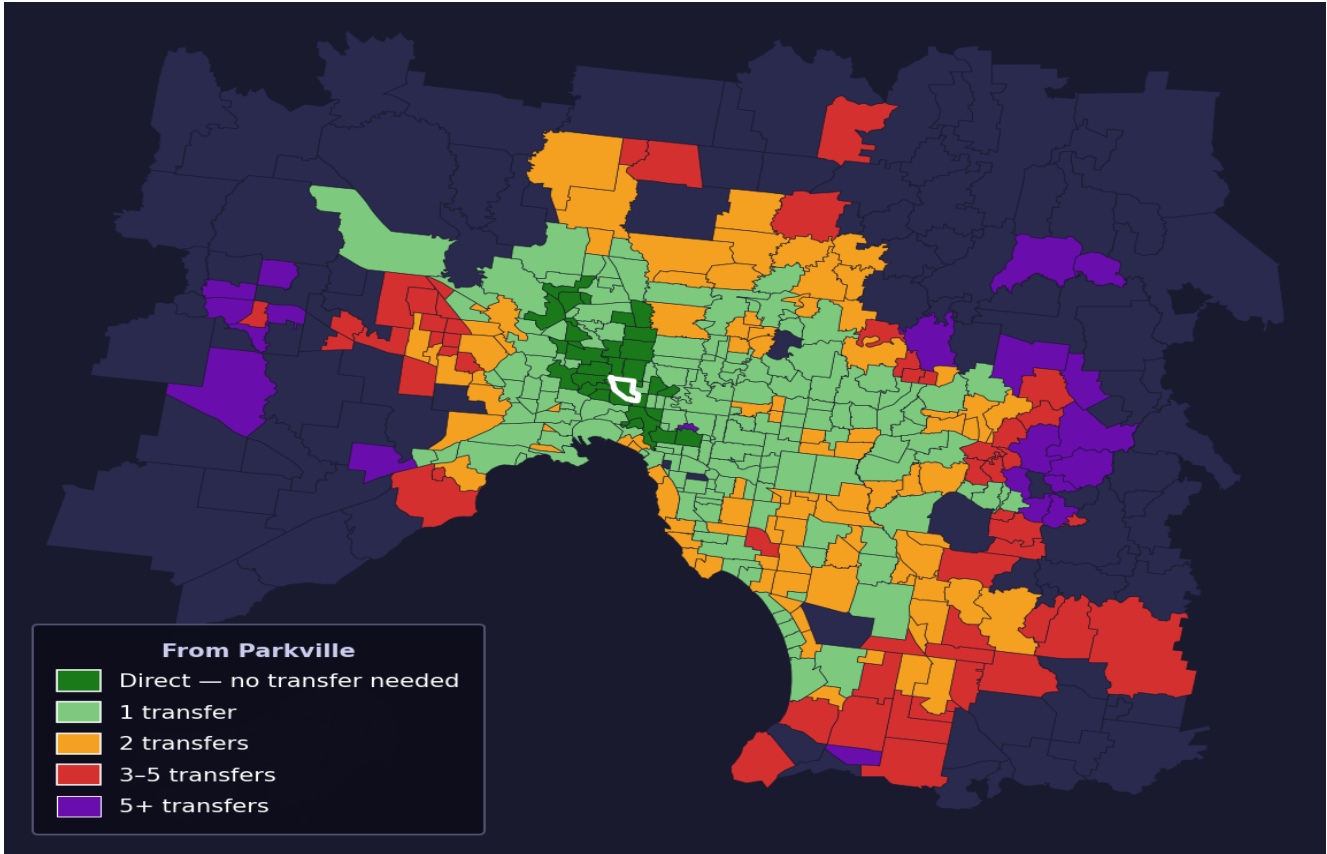

Parkville

Rank #107 of 450 suburbs

Composite 70 /100	Journey Quality 93 /100	Cost Efficiency 16 /100	Connectivity 82 /100
------------------------------------	--	--	---------------------------------------

Direct (0 transfers)	33 of 450
1 transfer	162 of 450
2 transfers	95 of 450
3-5 transfers	54 of 450
5+ transfers	105 of 450

Destination	Time	Single Trip	Weekly
Melbourne CBD	23 min	\$3.35	\$33.46/wk
Frankston	108 min	\$7.22	\$57.00/wk
Melbourne Airport	90 min	\$6.22	
Box Hill	77 min	\$5.16	\$51.18/wk
Dandenong	91 min	\$5.64	\$56.40/wk