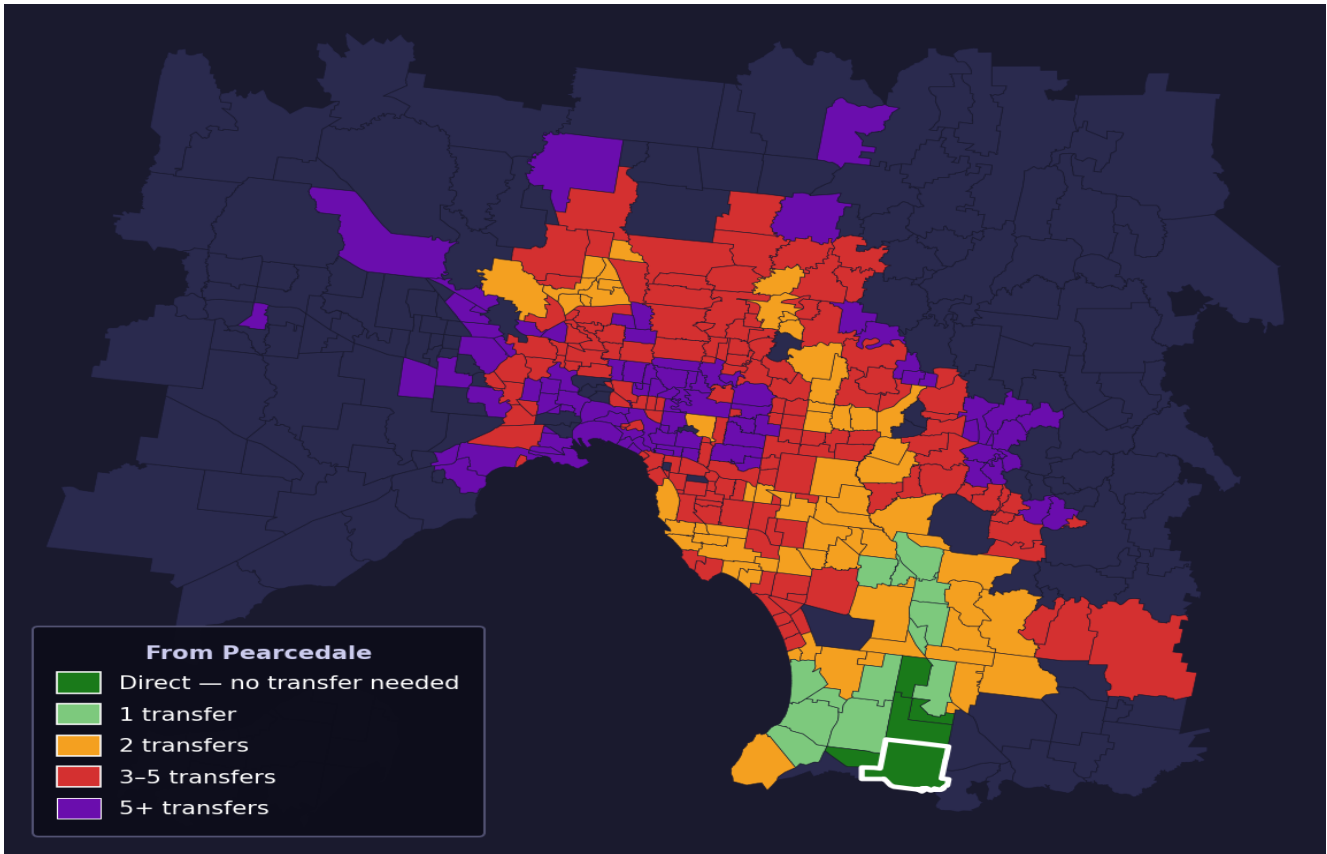

Pearcedale

Rank #412 of 450 suburbs

Composite 43 _{/100}	Journey Quality 31 _{/100}	Cost Efficiency 68 _{/100}	Connectivity 40 _{/100}
---	---	---	--

Direct (0 transfers)	4 of 450
1 transfer	13 of 450
2 transfers	64 of 450
3-5 transfers	150 of 450
5+ transfers	218 of 450

Destination	Time	Single Trip	Weekly
Melbourne CBD	106 min	\$6.47	\$57.00/wk
Frankston	78 min	\$5.13	\$48.70/wk
Melbourne Airport	168 min	\$8.66	
Box Hill	138 min	\$8.00	\$57.00/wk
Dandenong	64 min	\$4.37	\$43.70/wk