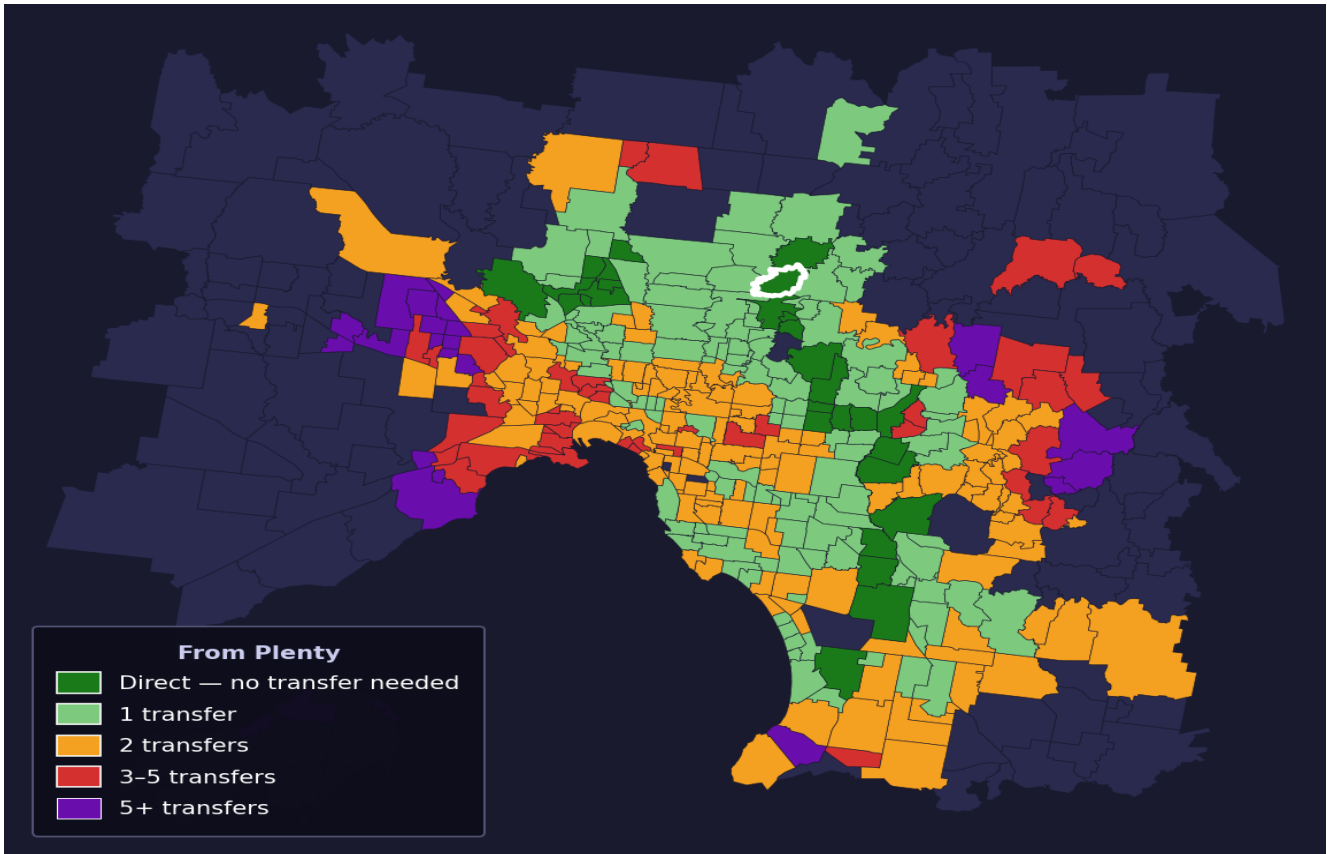

Plenty

Rank #281 of 450 suburbs

Composite 58 /100	Journey Quality 39 /100	Cost Efficiency 65 /100	Connectivity 79 /100
------------------------------------	--	--	---------------------------------------

Direct (0 transfers)	27 of 450
1 transfer	126 of 450
2 transfers	140 of 450
3-5 transfers	45 of 450
5+ transfers	111 of 450

Destination	Time	Single Trip	Weekly
Melbourne CBD	95 min	\$6.12	\$57.00/wk
Frankston	152 min	\$4.03	\$40.30/wk
Melbourne Airport	100 min	\$4.03	
Box Hill	89 min	\$5.73	\$51.88/wk
Dandenong	137 min	\$4.03	\$40.30/wk