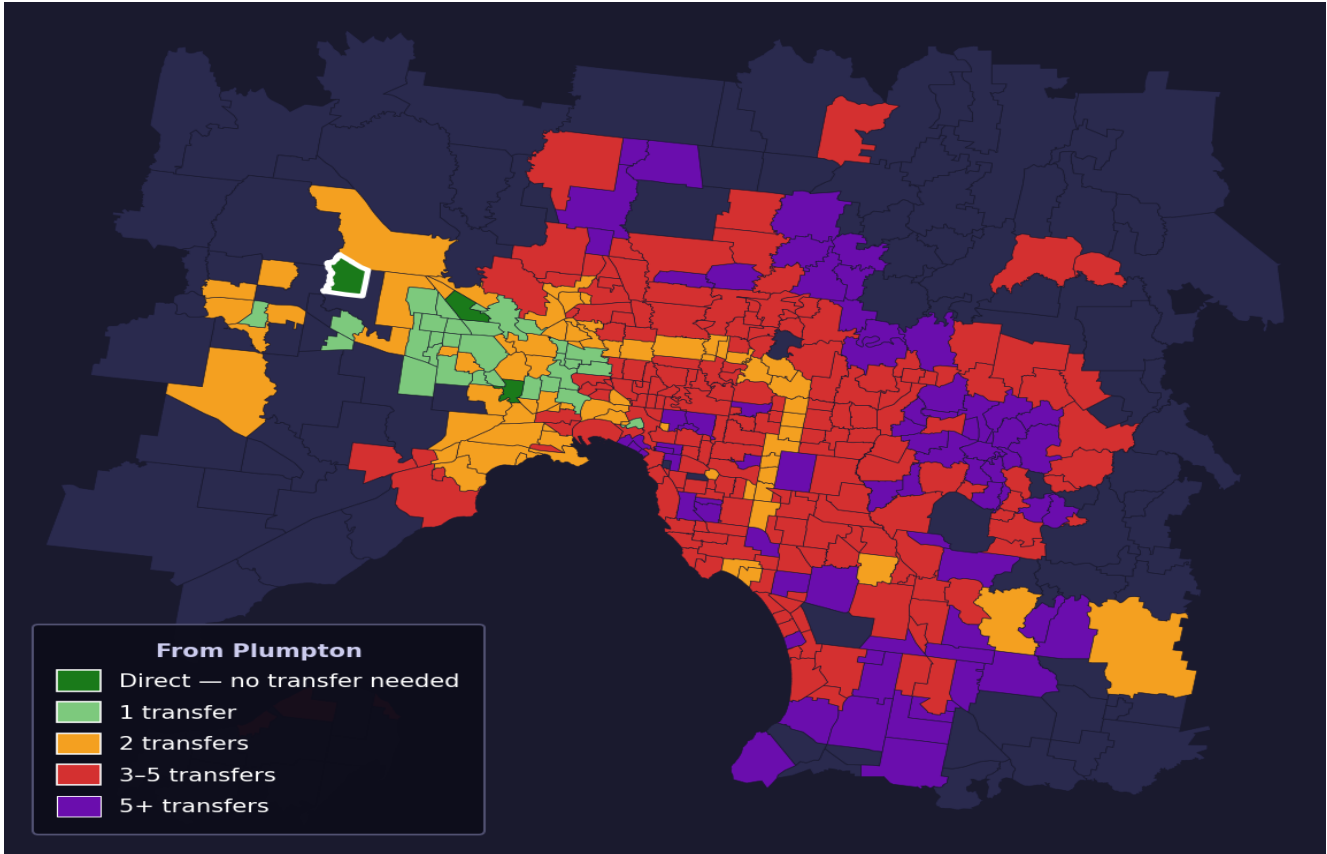

Plumpton

Rank #330 of 450 suburbs

Composite 53 /100	Journey Quality 47 /100	Cost Efficiency 68 /100	Connectivity 51 /100
------------------------------------	--	--	---------------------------------------

Direct (0 transfers)	2 of 450
1 transfer	30 of 450
2 transfers	72 of 450
3-5 transfers	191 of 450
5+ transfers	154 of 450

Destination	Time	Single Trip	Weekly
Melbourne CBD	85 min	\$4.84	\$47.07/wk
Frankston	158 min	\$8.59	\$56.01/wk
Melbourne Airport	102 min	\$6.17	
Box Hill	112 min	\$6.83	\$57.00/wk
Dandenong	142 min	\$7.67	\$54.37/wk