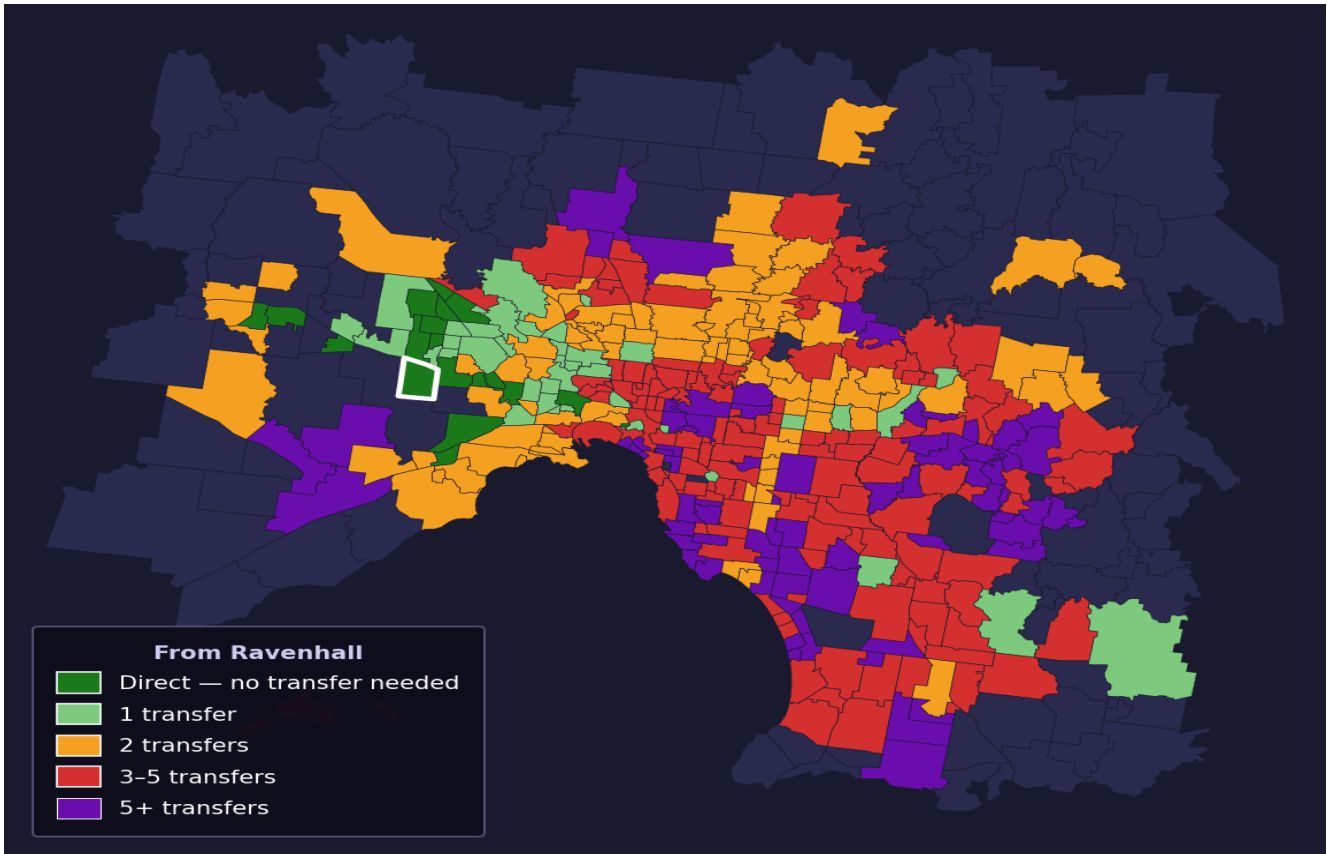

Ravenhall

Rank #247 of 450 suburbs

Composite 60 _{/100}	Journey Quality 64 _{/100}	Cost Efficiency 56 _{/100}	Connectivity 57 _{/100}
---	---	---	--

Direct (0 transfers)	18 of 450
1 transfer	40 of 450
2 transfers	92 of 450
3-5 transfers	142 of 450
5+ transfers	157 of 450

Destination	Time	Single Trip	Weekly
Melbourne CBD	62 min	\$4.65	\$46.50/wk
Frankston	135 min	\$8.58	\$57.00/wk
Melbourne Airport	80 min	\$5.79	
Box Hill	87 min	\$6.10	\$57.00/wk
Dandenong	122 min	\$7.13	\$57.00/wk