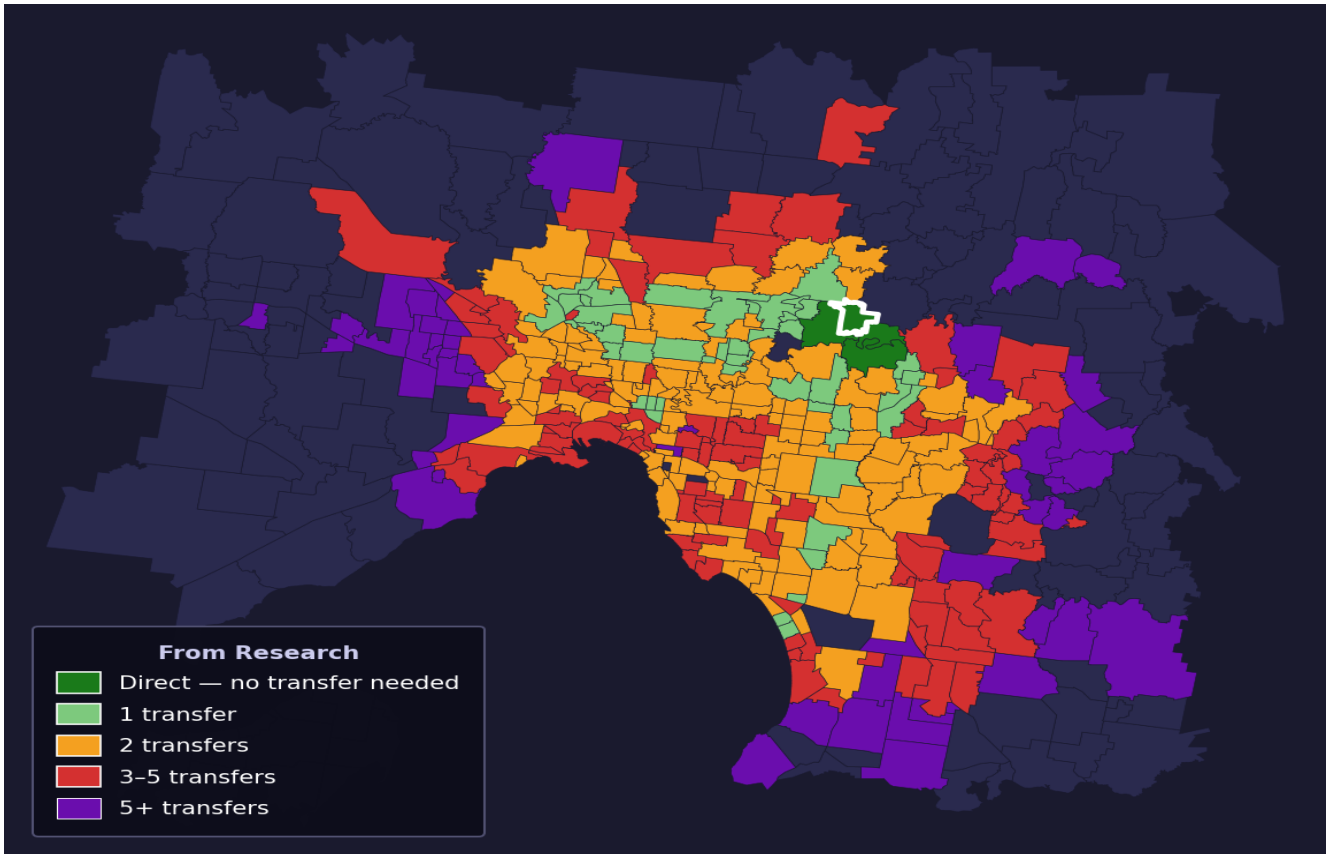

# Research

Rank #259 of 450 suburbs

<b>Composite</b> <b>59</b> <sub>/100</sub>	<b>Journey Quality</b> <b>57</b> <sub>/100</sub>	<b>Cost Efficiency</b> <b>64</b> <sub>/100</sub>	<b>Connectivity</b> <b>59</b> <sub>/100</sub>
-----------------------------------------------	-----------------------------------------------------	-----------------------------------------------------	--------------------------------------------------

Direct (0 transfers)	3 of 450
1 transfer	46 of 450
2 transfers	146 of 450
3-5 transfers	109 of 450
5+ transfers	145 of 450

Destination	Time	Single Trip	Weekly
Melbourne CBD	72 min	\$4.46	\$44.03/wk
Frankston	143 min	\$7.96	\$55.24/wk
Melbourne Airport	125 min	\$6.06	
Box Hill	90 min	\$5.95	\$56.33/wk
Dandenong	129 min	\$7.38	\$55.24/wk