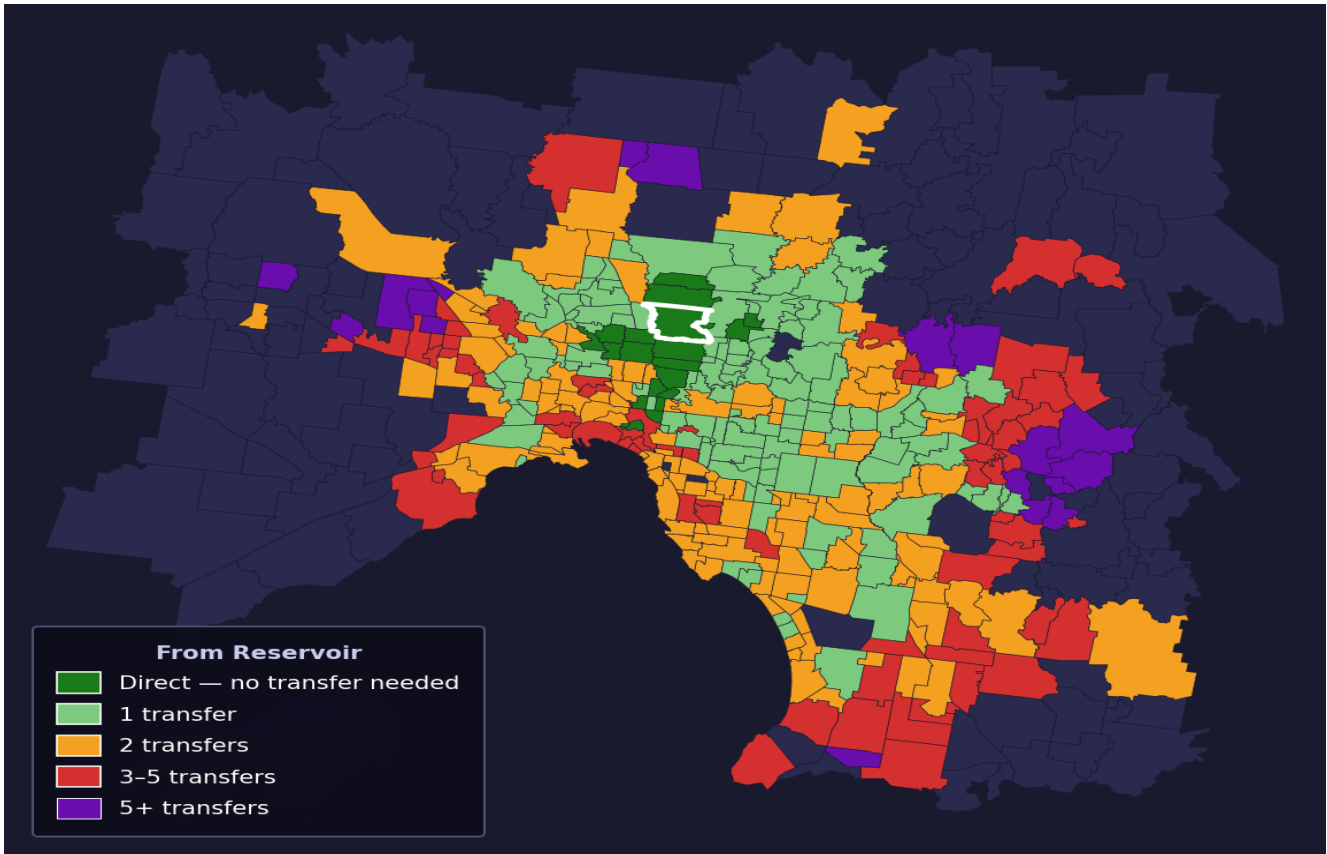

Reservoir

Rank #117 of 450 suburbs

Composite 70 _{/100}	Journey Quality 78 _{/100}	Cost Efficiency 50 _{/100}	Connectivity 76 _{/100}
-----------------------------------------------	-----------------------------------------------------	-----------------------------------------------------	--------------------------------------------------

Direct (0 transfers)	20 of 450
1 transfer	121 of 450
2 transfers	130 of 450
3-5 transfers	71 of 450
5+ transfers	107 of 450

Destination	Time	Single Trip	Weekly
Melbourne CBD	44 min	\$3.76	\$37.60/wk
Frankston	113 min	\$7.55	\$57.00/wk
Melbourne Airport	111 min	\$6.10	
Box Hill	75 min	\$5.79	\$57.00/wk
Dandenong	94 min	\$6.10	\$57.00/wk