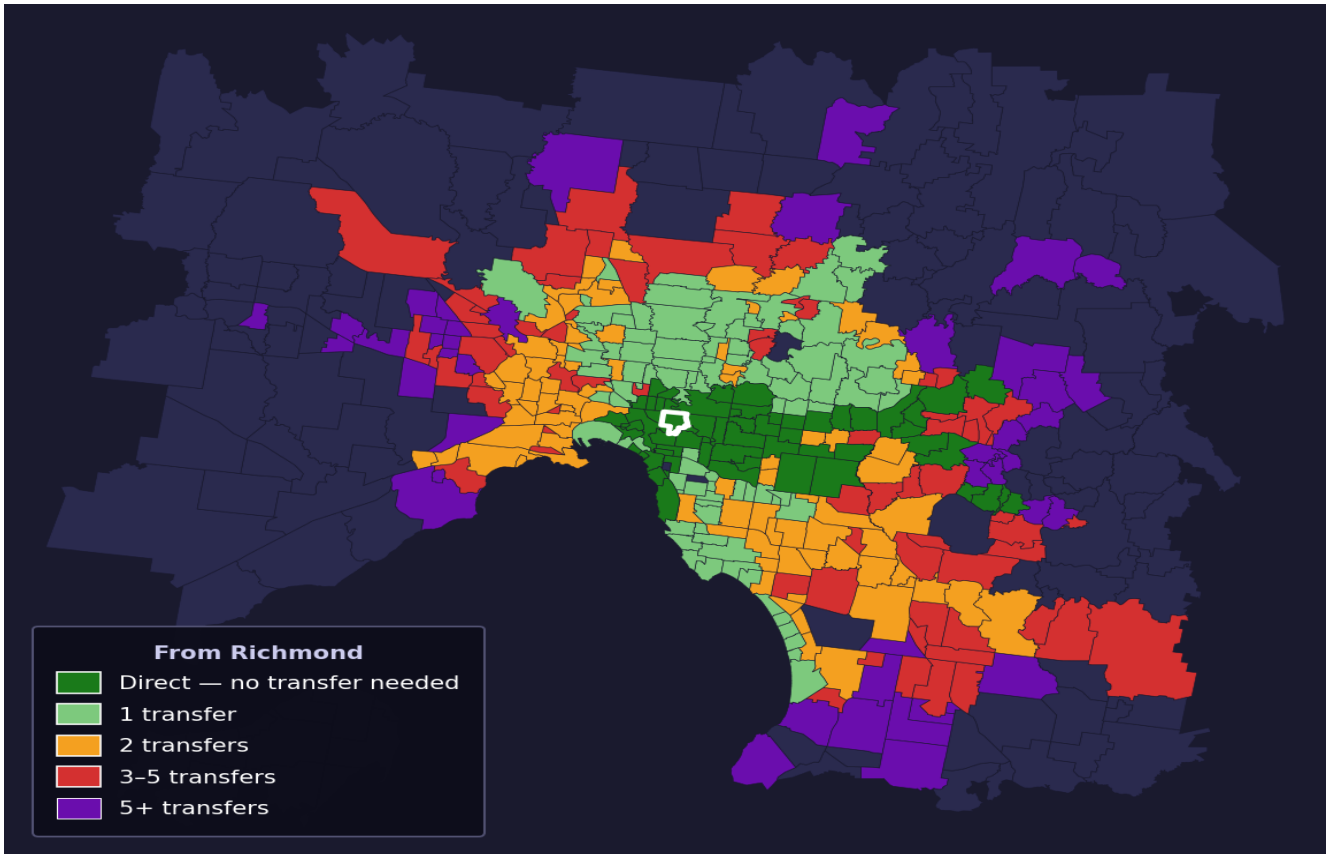

# Richmond

Rank #90 of 450 suburbs

<b>Composite</b> <b>71</b> / <sub>100</sub>	<b>Journey Quality</b> <b>88</b> / <sub>100</sub>	<b>Cost Efficiency</b> <b>37</b> / <sub>100</sub>	<b>Connectivity</b> <b>73</b> / <sub>100</sub>
--	--	--	---

Direct (0 transfers)	62 of 450
1 transfer	88 of 450
2 transfers	85 of 450
3-5 transfers	69 of 450
5+ transfers	145 of 450

Destination	Time	Single Trip	Weekly
Melbourne CBD	30 min	\$3.18	\$31.80/wk
Frankston	89 min	\$6.27	\$57.00/wk
Melbourne Airport	87 min	\$5.27	
Box Hill	43 min	\$3.51	\$35.06/wk
Dandenong	88 min	\$5.99	\$56.84/wk