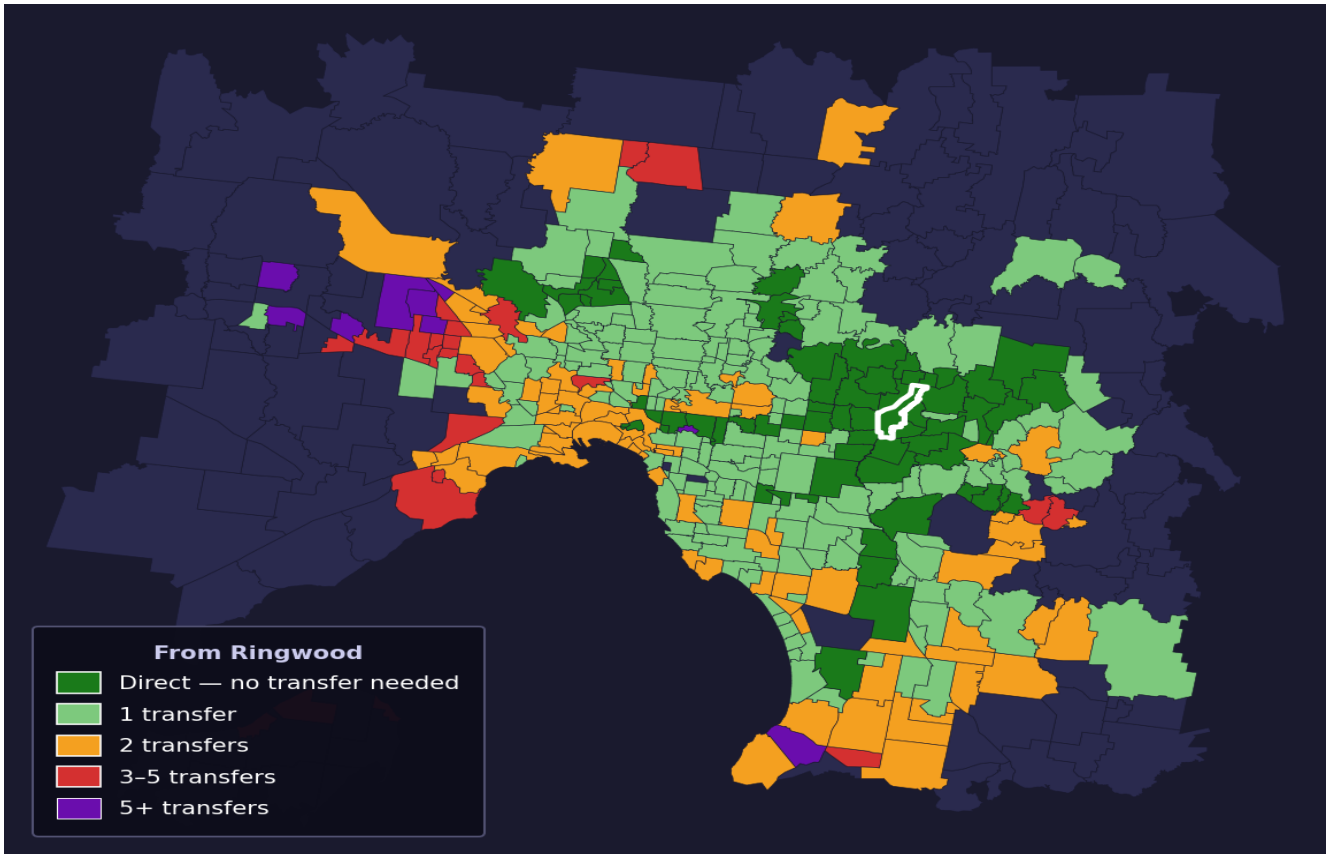

Ringwood

Rank #68 of 450 suburbs

Composite 72 _{/100}	Journey Quality 66 _{/100}	Cost Efficiency 57 _{/100}	Connectivity 93 _{/100}
---	---	---	--

Direct (0 transfers)	66 of 450
1 transfer	183 of 450
2 transfers	83 of 450
3-5 transfers	24 of 450
5+ transfers	93 of 450

Destination	Time	Single Trip	Weekly
Melbourne CBD	59 min	\$4.34	\$43.40/wk
Frankston	110 min	\$5.06	\$50.60/wk
Melbourne Airport	127 min	\$6.68	
Box Hill	27 min	\$3.76	\$37.60/wk
Dandenong	74 min	\$5.06	\$50.60/wk