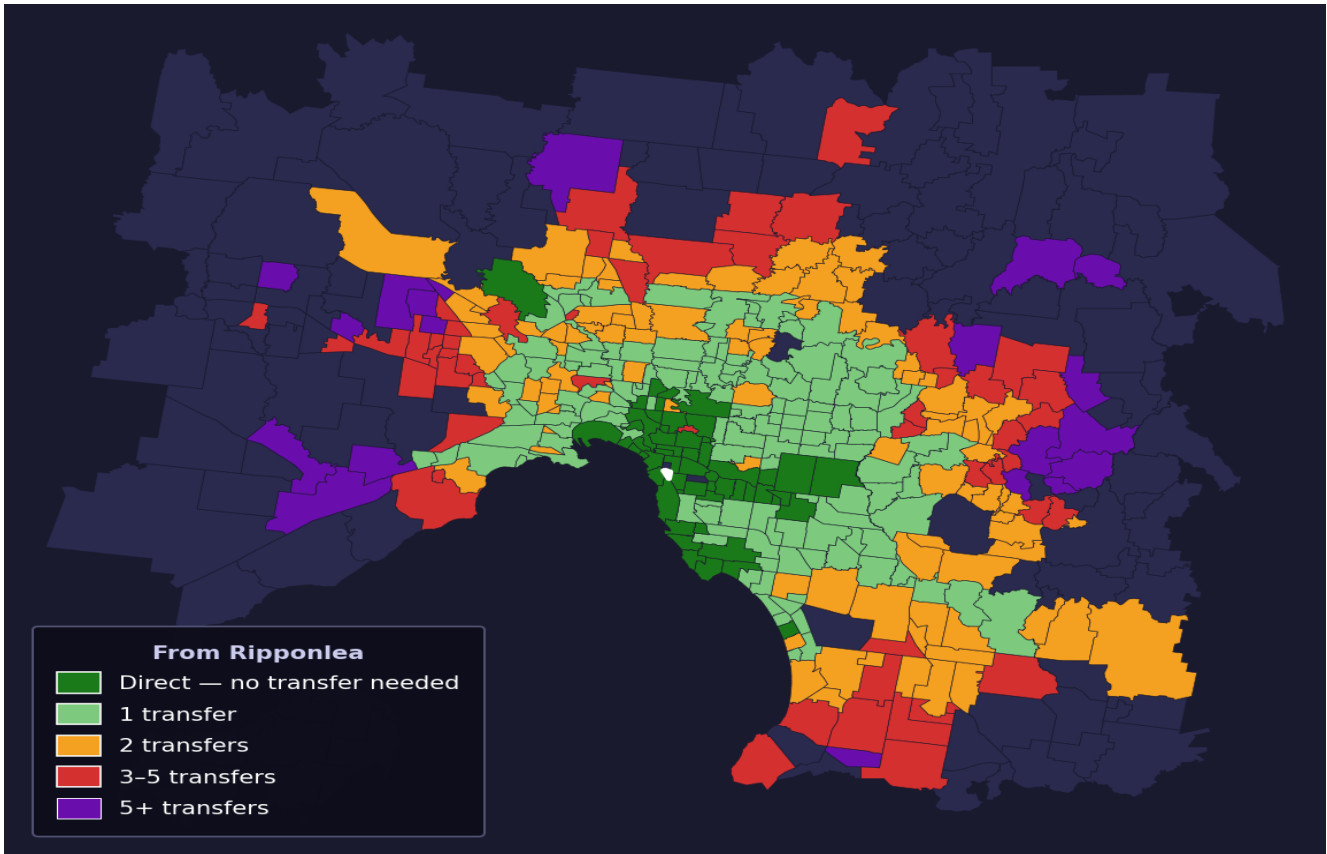

Ripponlea

Rank #103 of 450 suburbs

Composite 71 /100	Journey Quality 86 /100	Cost Efficiency 28 /100	Connectivity 83 /100
------------------------------------	--	--	---------------------------------------

Direct (0 transfers)	53 of 450
1 transfer	140 of 450
2 transfers	95 of 450
3-5 transfers	53 of 450
5+ transfers	108 of 450

Destination	Time	Single Trip	Weekly
Melbourne CBD	33 min	\$4.03	\$40.30/wk
Frankston	77 min	\$5.48	\$54.80/wk
Melbourne Airport	102 min	\$6.23	
Box Hill	54 min	\$4.99	\$49.72/wk
Dandenong	83 min	\$6.37	\$57.00/wk