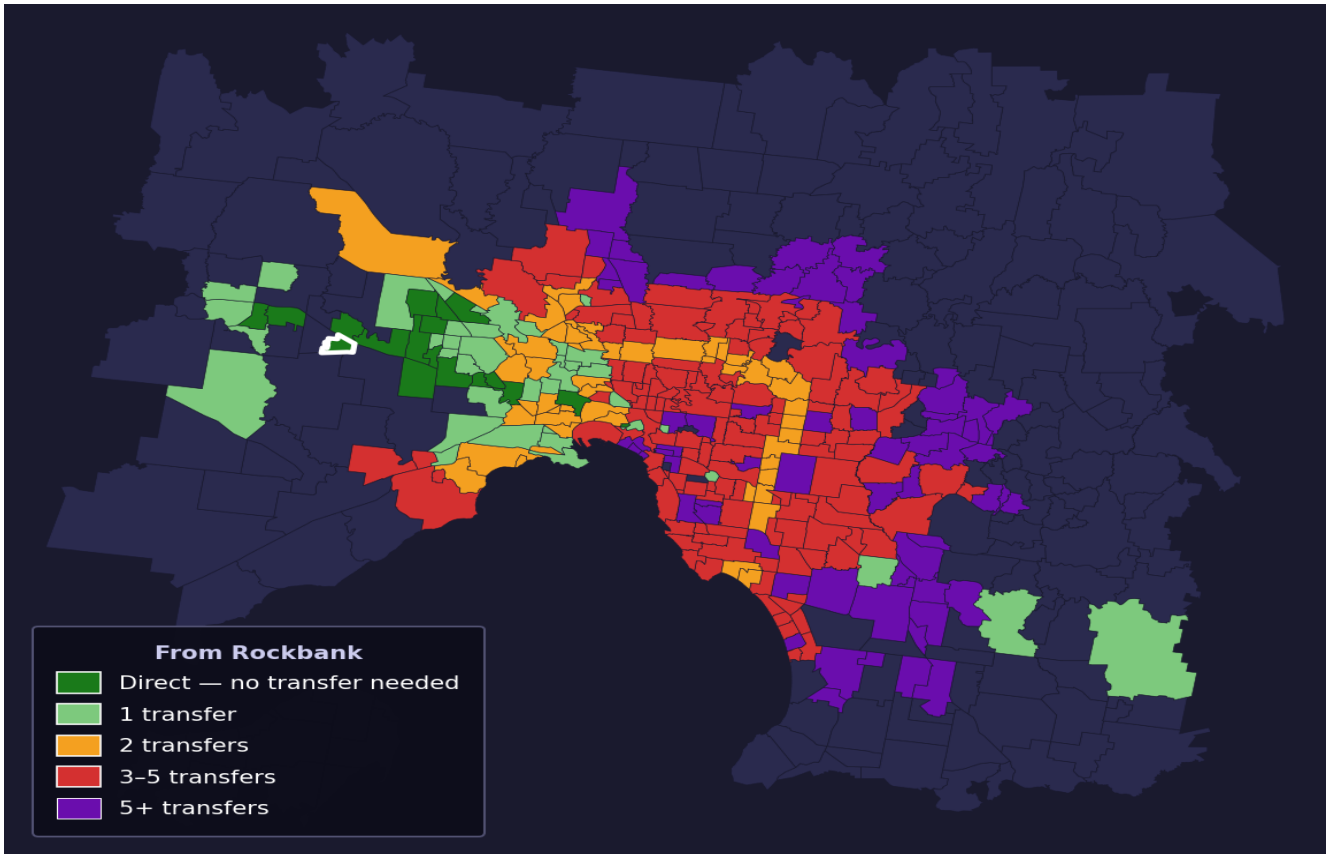

Rockbank

Rank #334 of 450 suburbs

| | | | |
|------------------------------------|--|--|---------------------------------------|
| Composite 53 /100 | Journey Quality 55 /100 | Cost Efficiency 57 /100 | Connectivity 46 /100 |
|------------------------------------|--|--|---------------------------------------|

| | |
|----------------------|------------|
| Direct (0 transfers) | 17 of 450 |
| 1 transfer | 40 of 450 |
| 2 transfers | 52 of 450 |
| 3-5 transfers | 134 of 450 |
| 5+ transfers | 206 of 450 |

| Destination | Time | Single Trip | Weekly |
|-------------------|---------|-------------|------------|
| Melbourne CBD | 74 min | \$5.48 | \$54.80/wk |
| Frankston | 146 min | \$9.16 | \$57.00/wk |
| Melbourne Airport | 86 min | \$5.79 | |
| Box Hill | 92 min | \$6.10 | \$57.00/wk |
| Dandenong | 126 min | \$7.71 | \$57.00/wk |