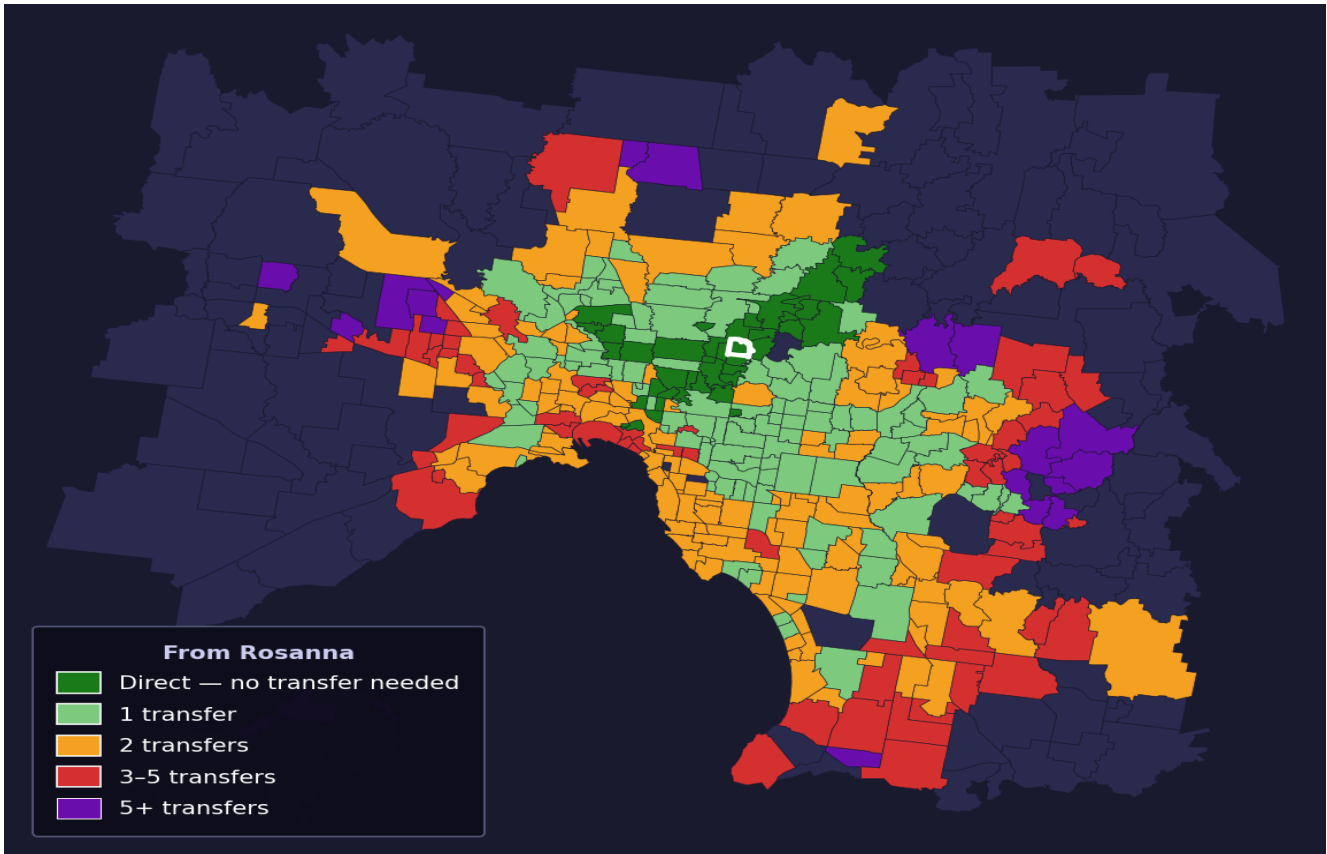

Rosanna

Rank #92 of 450 suburbs

Composite 71 _{/100}	Journey Quality 77 _{/100}	Cost Efficiency 50 _{/100}	Connectivity 79 _{/100}
---	---	---	--

Direct (0 transfers)	39 of 450
1 transfer	111 of 450
2 transfers	129 of 450
3-5 transfers	63 of 450
5+ transfers	107 of 450

Destination	Time	Single Trip	Weekly
Melbourne CBD	44 min	\$3.76	\$37.60/wk
Frankston	113 min	\$7.55	\$57.00/wk
Melbourne Airport	112 min	\$6.10	
Box Hill	73 min	\$5.79	\$57.00/wk
Dandenong	110 min	\$7.86	\$57.00/wk