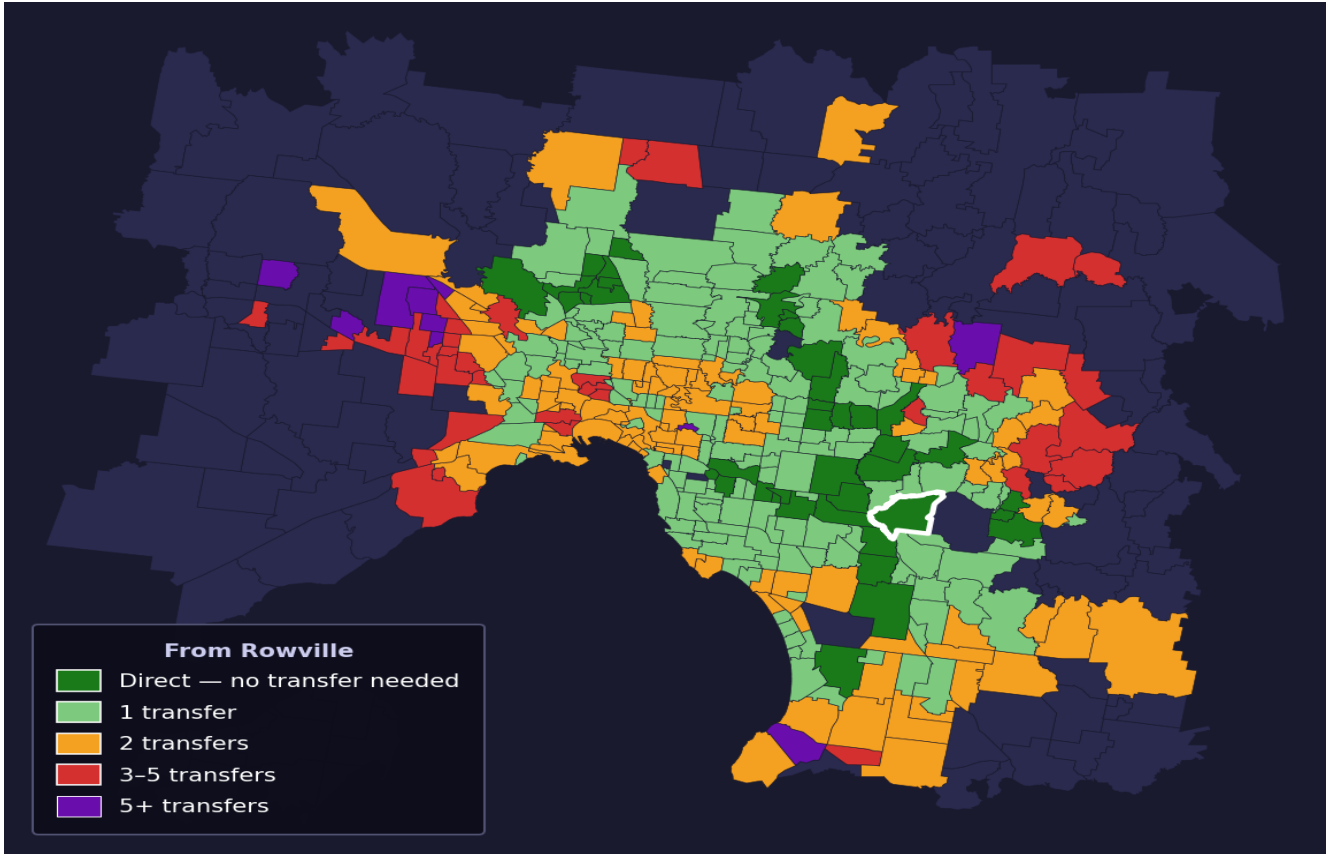

Rowville

Rank #286 of 450 suburbs

Composite 57 /100	Journey Quality 32 /100	Cost Efficiency 68 /100	Connectivity 86 /100
------------------------------------	--	--	---------------------------------------

Direct (0 transfers)	40 of 450
1 transfer	168 of 450
2 transfers	105 of 450
3-5 transfers	38 of 450
5+ transfers	98 of 450

Destination	Time	Single Trip	Weekly
Melbourne CBD	105 min	\$6.37	\$57.00/wk
Frankston	64 min	\$4.03	\$40.30/wk
Melbourne Airport	173 min	\$9.07	
Box Hill	74 min	\$5.06	\$50.60/wk
Dandenong	49 min	\$4.03	\$40.30/wk