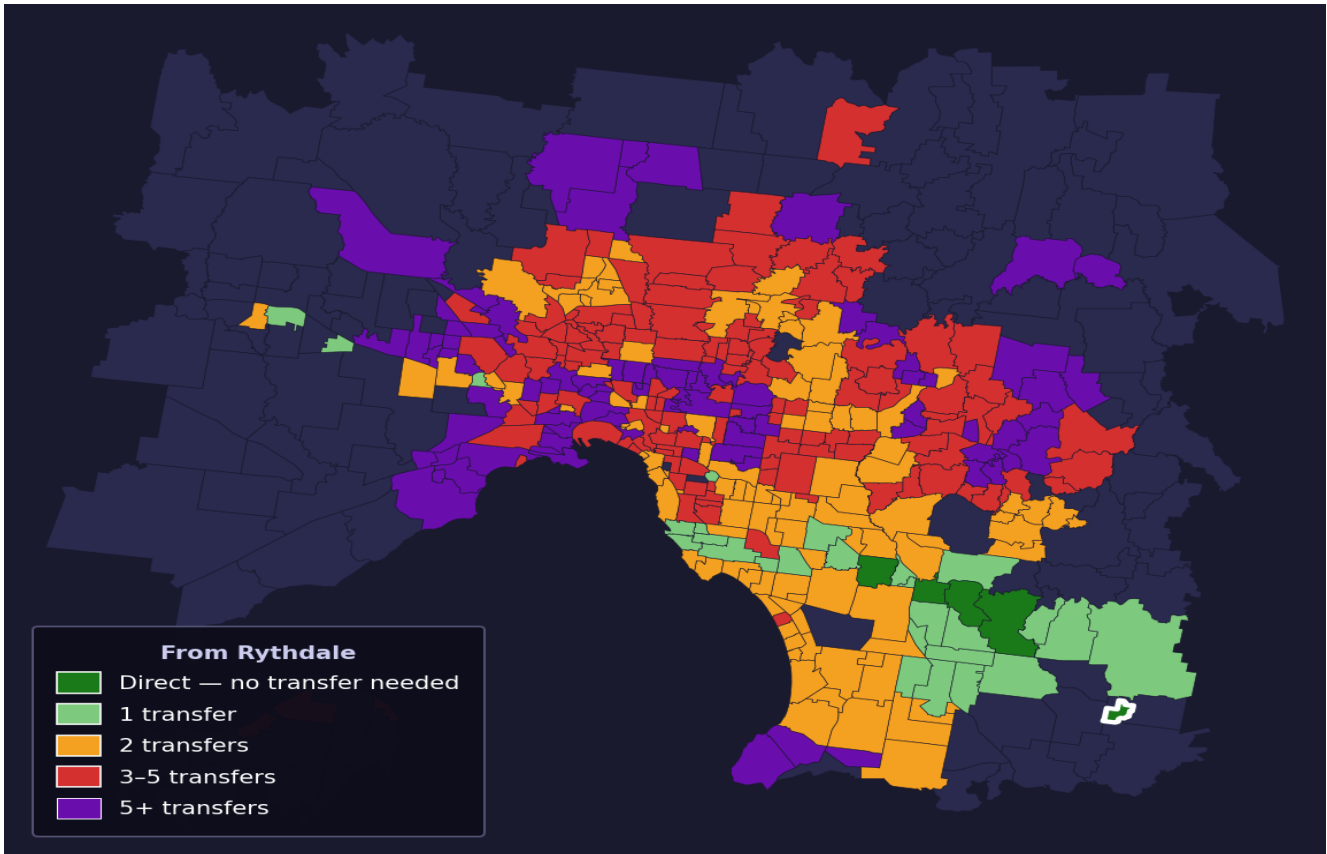

# Rythdale

Rank #361 of 450 suburbs

<b>Composite</b> <b>50</b> <sub>/100</sub>	<b>Journey Quality</b> <b>40</b> <sub>/100</sub>	<b>Cost Efficiency</b> <b>65</b> <sub>/100</sub>	<b>Connectivity</b> <b>52</b> <sub>/100</sub>
---	---	---	--

Direct (0 transfers)	4 of 450
1 transfer	27 of 450
2 transfers	106 of 450
3-5 transfers	134 of 450
5+ transfers	178 of 450

Destination	Time	Single Trip	Weekly
Melbourne CBD	95 min	\$6.56	\$57.00/wk
Frankston	99 min	\$6.77	\$57.00/wk
Melbourne Airport	165 min	\$8.99	
Box Hill	132 min	\$8.66	\$57.00/wk
Dandenong	54 min	\$4.74	\$47.09/wk