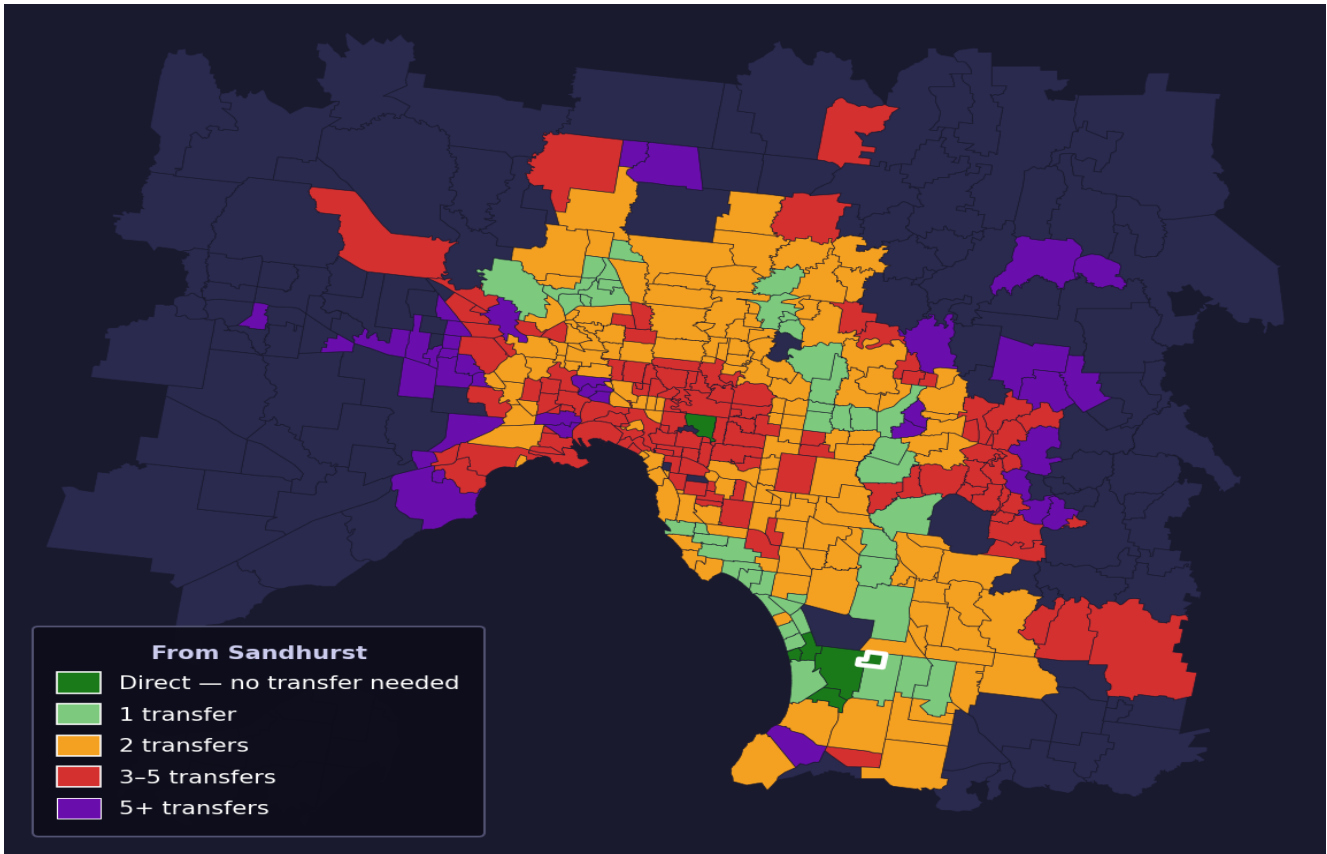

Sandhurst

Rank #393 of 450 suburbs

Composite 46 /100	Journey Quality 23 /100	Cost Efficiency 72 /100	Connectivity 59 /100
------------------------------------	--	--	---------------------------------------

Direct (0 transfers)	5 of 450
1 transfer	43 of 450
2 transfers	147 of 450
3-5 transfers	115 of 450
5+ transfers	139 of 450

Destination	Time	Single Trip	Weekly
Melbourne CBD	117 min	\$7.82	\$57.00/wk
Frankston	44 min	\$4.03	\$40.30/wk
Melbourne Airport	170 min	\$9.85	
Box Hill	142 min	\$9.58	\$57.00/wk
Dandenong	50 min	\$4.03	\$40.30/wk