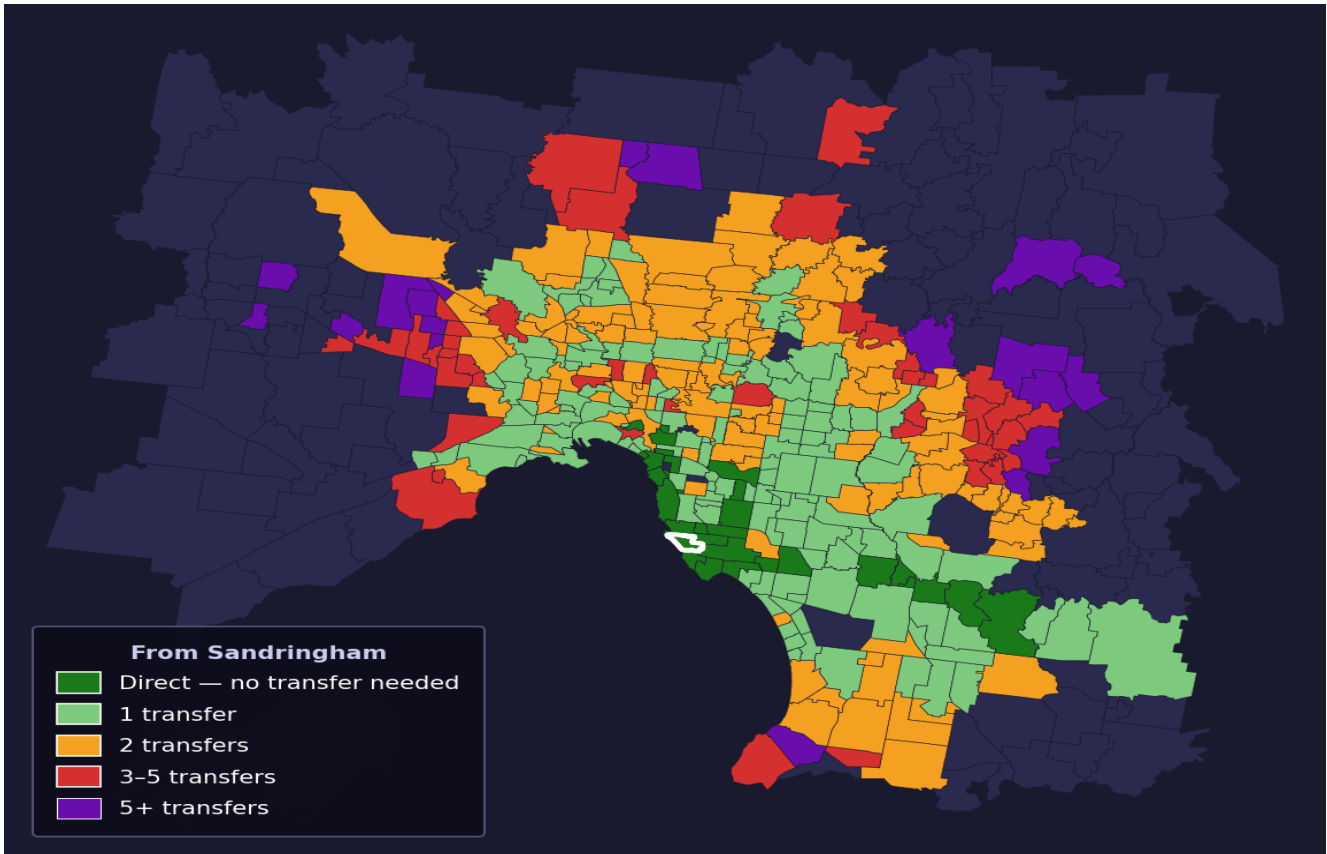

Sandringham

Rank #141 of 450 suburbs

Composite 69 /100	Journey Quality 68 /100	Cost Efficiency 58 /100	Connectivity 79 /100
------------------------------------	--	--	---------------------------------------

Direct (0 transfers)	30 of 450
1 transfer	137 of 450
2 transfers	125 of 450
3-5 transfers	44 of 450
5+ transfers	113 of 450

Destination	Time	Single Trip	Weekly
Melbourne CBD	57 min	\$4.05	\$40.50/wk
Frankston	95 min	\$6.72	\$56.12/wk
Melbourne Airport	121 min	\$6.32	
Box Hill	86 min	\$6.26	\$55.56/wk
Dandenong	105 min	\$7.24	\$57.00/wk