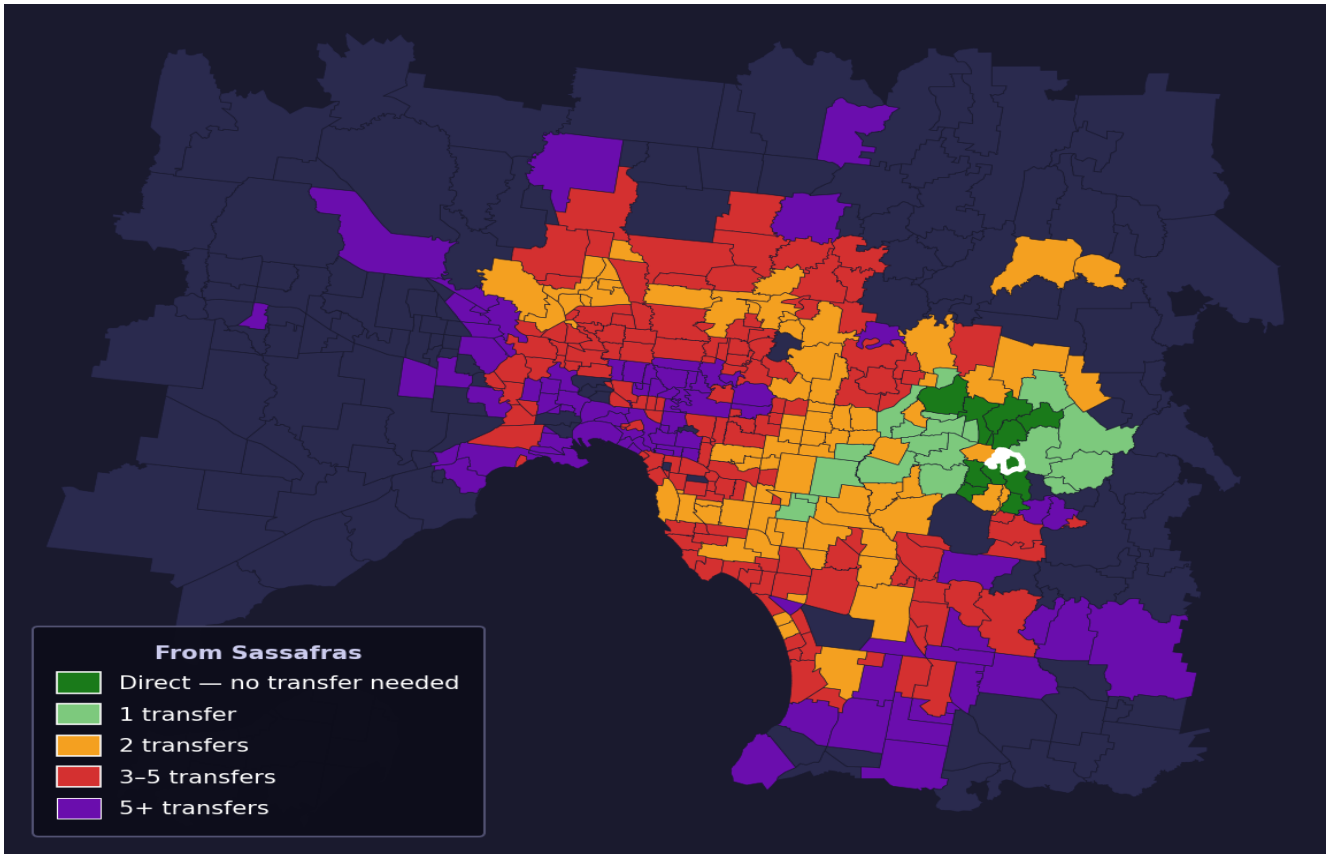

Sassafras

Rank #350 of 450 suburbs

Composite 51 /100	Journey Quality 41 /100	Cost Efficiency 74 /100	Connectivity 46 /100
------------------------------------	--	--	---------------------------------------

Direct (0 transfers)	10 of 450
1 transfer	19 of 450
2 transfers	77 of 450
3-5 transfers	143 of 450
5+ transfers	200 of 450

Destination	Time	Single Trip	Weekly
Melbourne CBD	93 min	\$4.23	\$41.67/wk
Frankston	144 min	\$5.79	\$57.00/wk
Melbourne Airport	161 min	\$6.57	
Box Hill	61 min	\$4.31	\$43.13/wk
Dandenong	107 min	\$5.79	\$57.00/wk