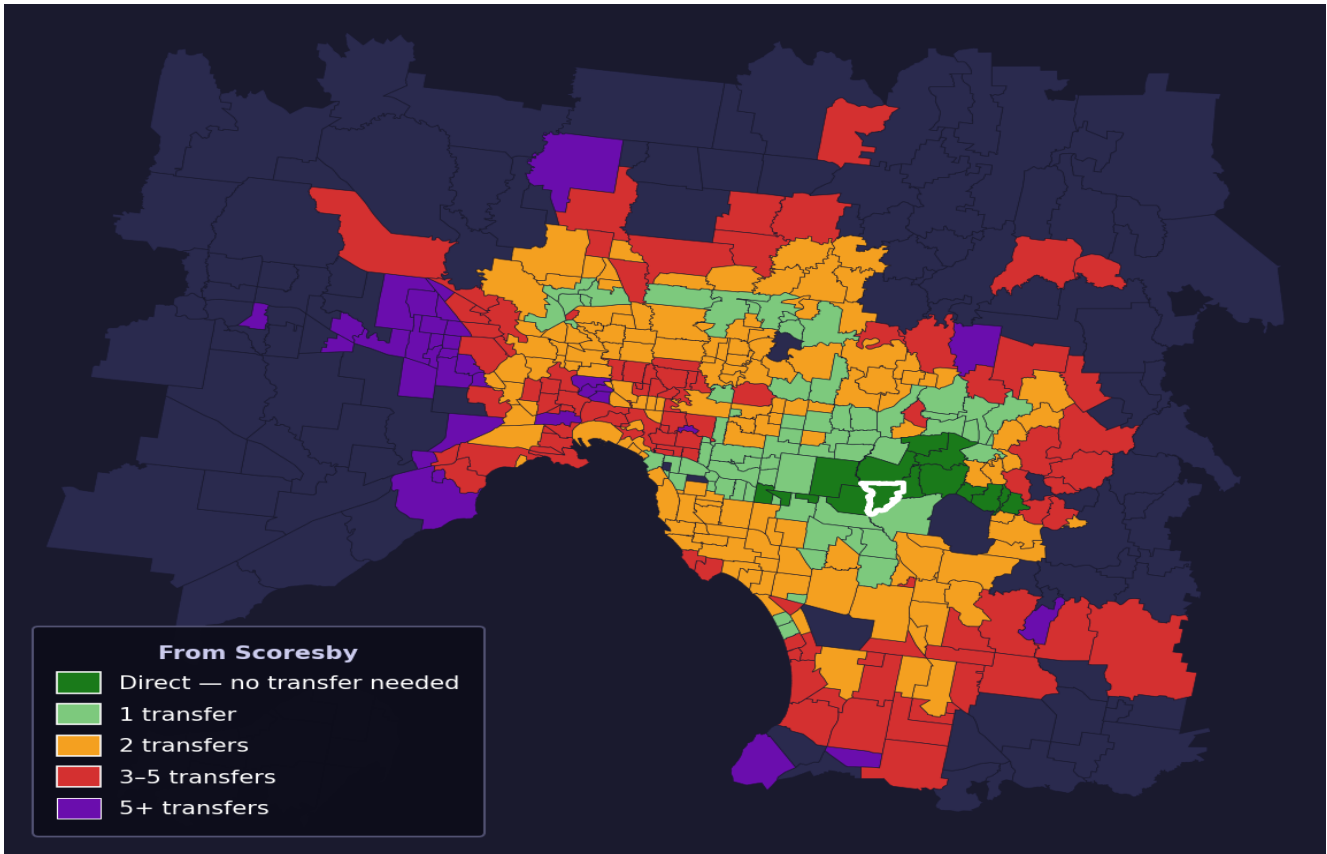

# Scoresby

Rank #345 of 450 suburbs

<b>Composite</b> <b>51</b> /100	<b>Journey Quality</b> <b>32</b> /100	<b>Cost Efficiency</b> <b>68</b> /100	<b>Connectivity</b> <b>66</b> /100
------------------------------------	--	--	---------------------------------------

Direct (0 transfers)	14 of 450
1 transfer	67 of 450
2 transfers	144 of 450
3-5 transfers	99 of 450
5+ transfers	125 of 450

Destination	Time	Single Trip	Weekly
Melbourne CBD	104 min	\$6.37	\$57.00/wk
Frankston	74 min	\$4.03	\$40.30/wk
Melbourne Airport	177 min	\$8.71	
Box Hill	73 min	\$5.06	\$50.60/wk
Dandenong	58 min	\$4.03	\$40.30/wk