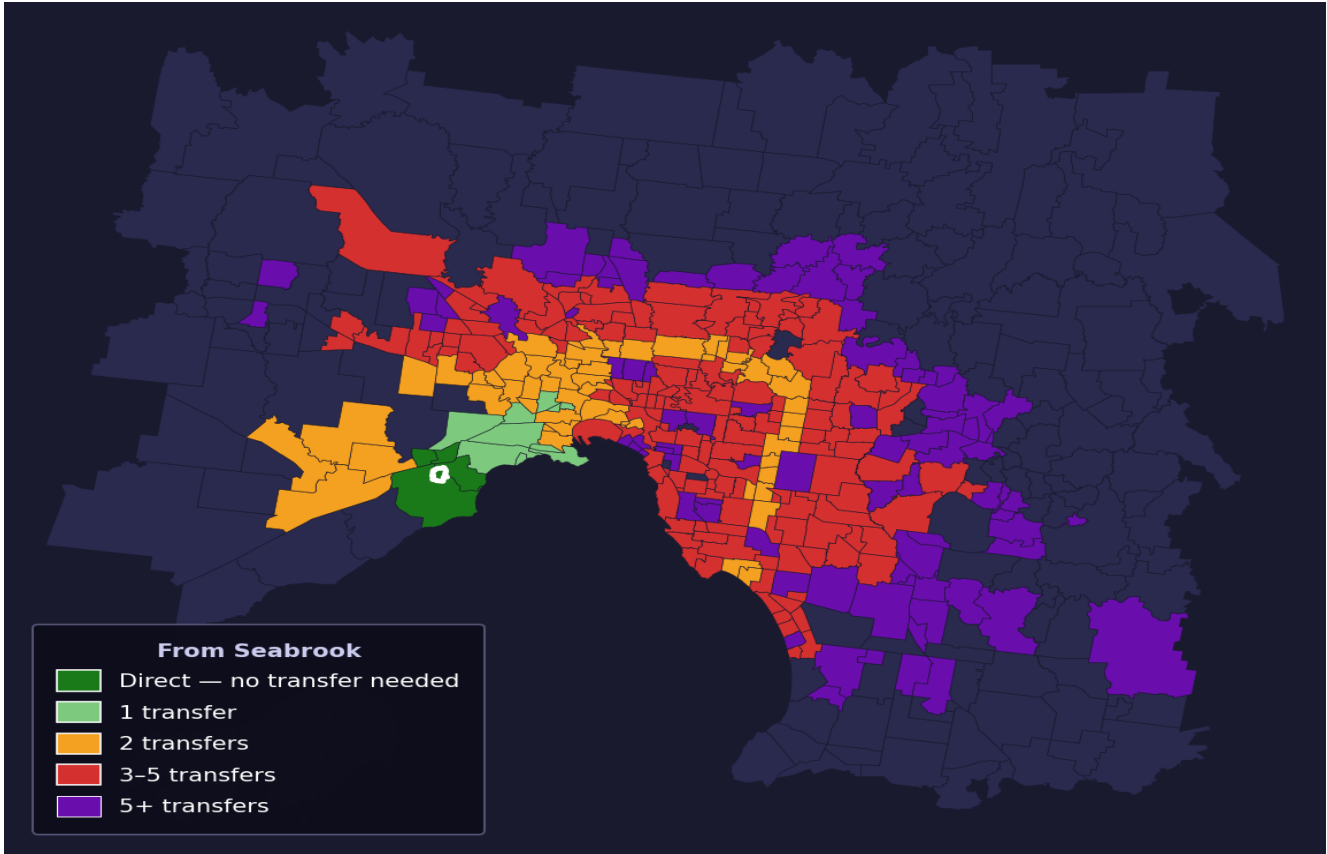

Seabrook

Rank #343 of 450 suburbs

Composite 52 _{/100}	Journey Quality 54 _{/100}	Cost Efficiency 62 _{/100}	Connectivity 38 _{/100}
---	---	---	--

Direct (0 transfers)	4 of 450
1 transfer	10 of 450
2 transfers	56 of 450
3-5 transfers	156 of 450
5+ transfers	223 of 450

Destination	Time	Single Trip	Weekly
Melbourne CBD	75 min	\$4.86	\$48.55/wk
Frankston	144 min	\$8.64	\$57.00/wk
Melbourne Airport	118 min	\$6.88	
Box Hill	112 min	\$7.13	\$57.00/wk
Dandenong	141 min	\$8.96	\$57.00/wk