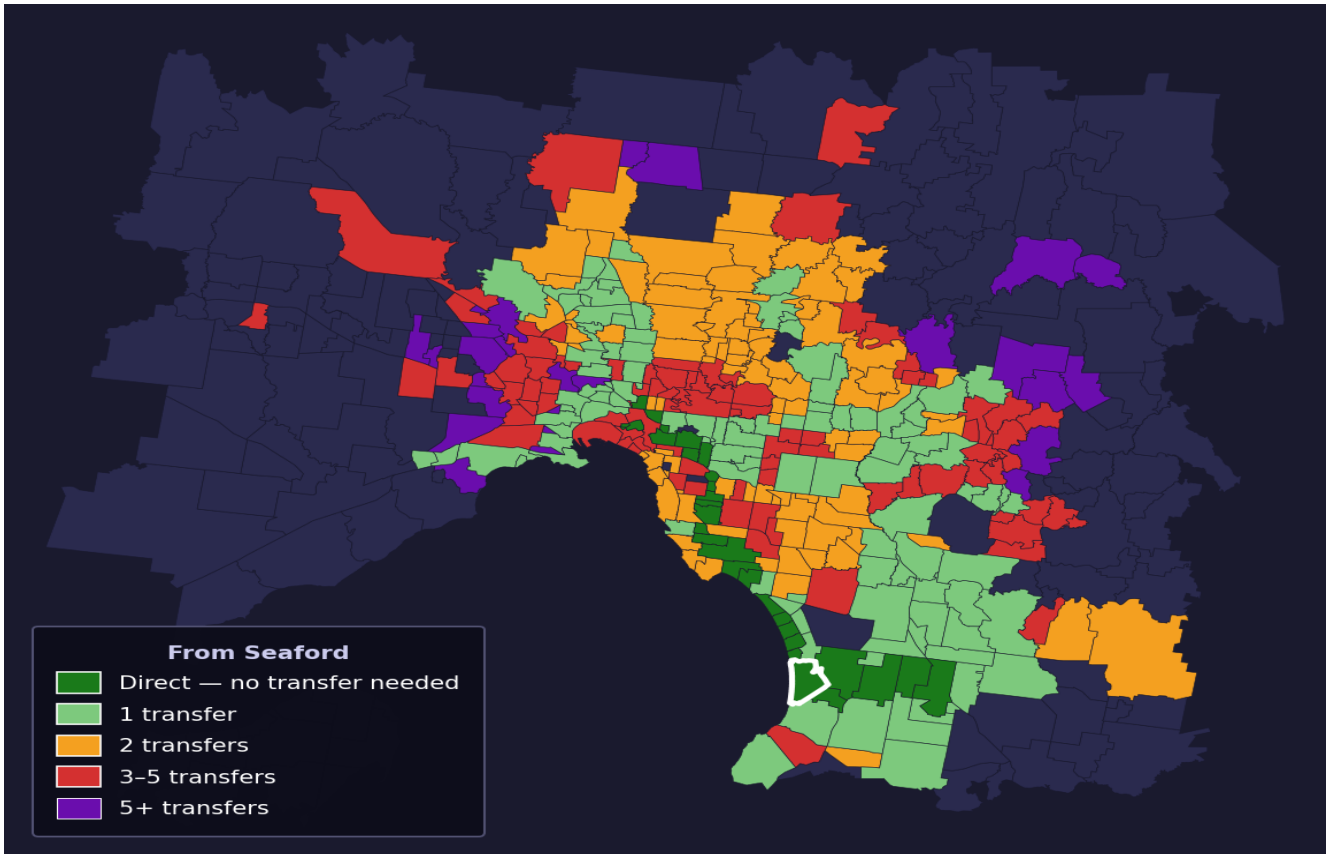

Seaford

Rank #271 of 450 suburbs

Composite 58 /100	Journey Quality 51 /100	Cost Efficiency 58 /100	Connectivity 69 /100
------------------------------------	--	--	---------------------------------------

Direct (0 transfers)	29 of 450
1 transfer	105 of 450
2 transfers	92 of 450
3-5 transfers	88 of 450
5+ transfers	135 of 450

Destination	Time	Single Trip	Weekly
Melbourne CBD	79 min	\$5.79	\$57.00/wk
Frankston	22 min	\$3.03	\$30.30/wk
Melbourne Airport	160 min	\$8.85	
Box Hill	129 min	\$7.55	\$57.00/wk
Dandenong	82 min	\$6.09	\$57.00/wk