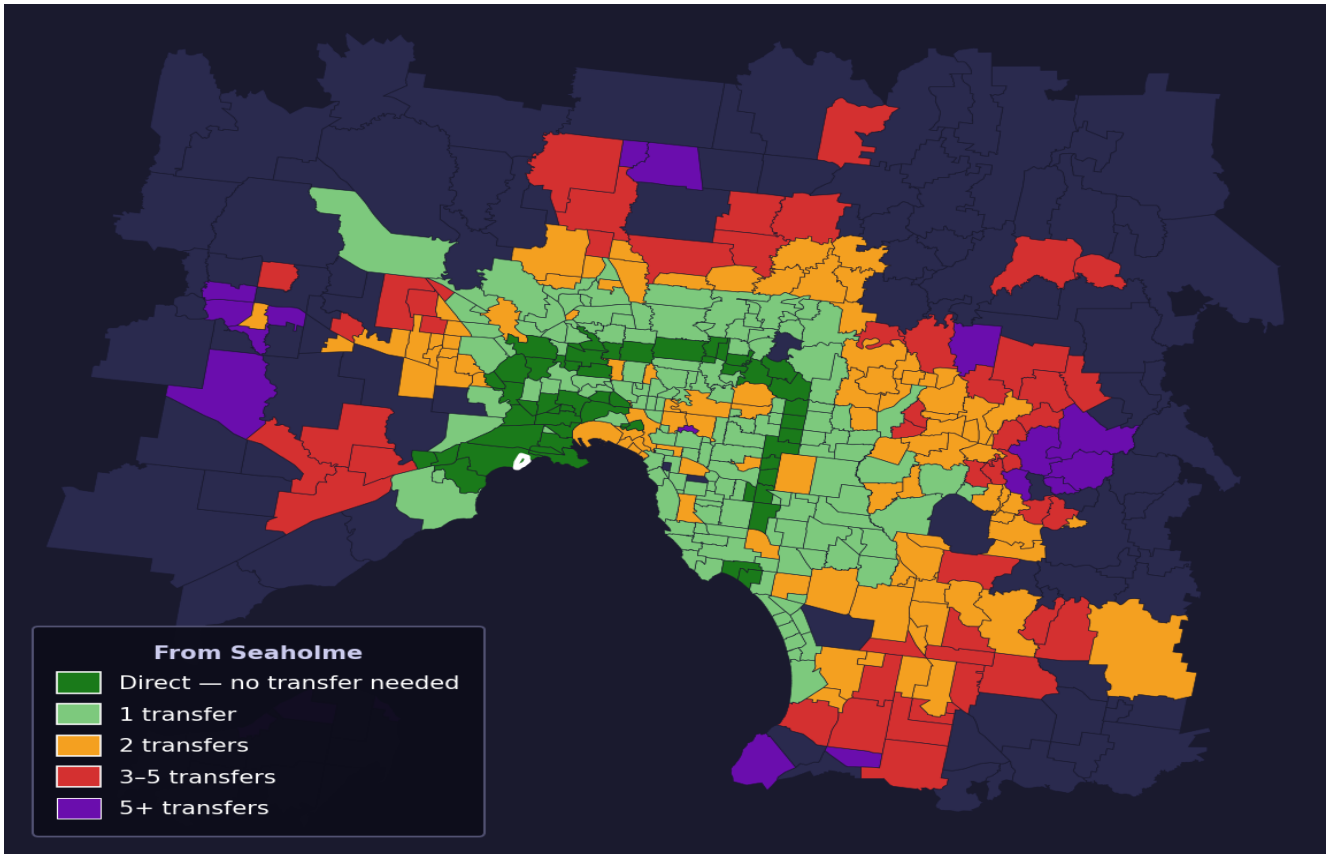

Seaholme

Rank #36 of 450 suburbs

Composite 73 _{/100}	Journey Quality 76 _{/100}	Cost Efficiency 52 _{/100}	Connectivity 87 _{/100}
---	---	---	--

Direct (0 transfers)	54 of 450
1 transfer	153 of 450
2 transfers	96 of 450
3-5 transfers	50 of 450
5+ transfers	96 of 450

Destination	Time	Single Trip	Weekly
Melbourne CBD	46 min	\$3.76	\$37.60/wk
Frankston	114 min	\$7.55	\$57.00/wk
Melbourne Airport	88 min	\$5.79	
Box Hill	120 min	\$4.86	\$46.98/wk
Dandenong	107 min	\$7.86	\$57.00/wk