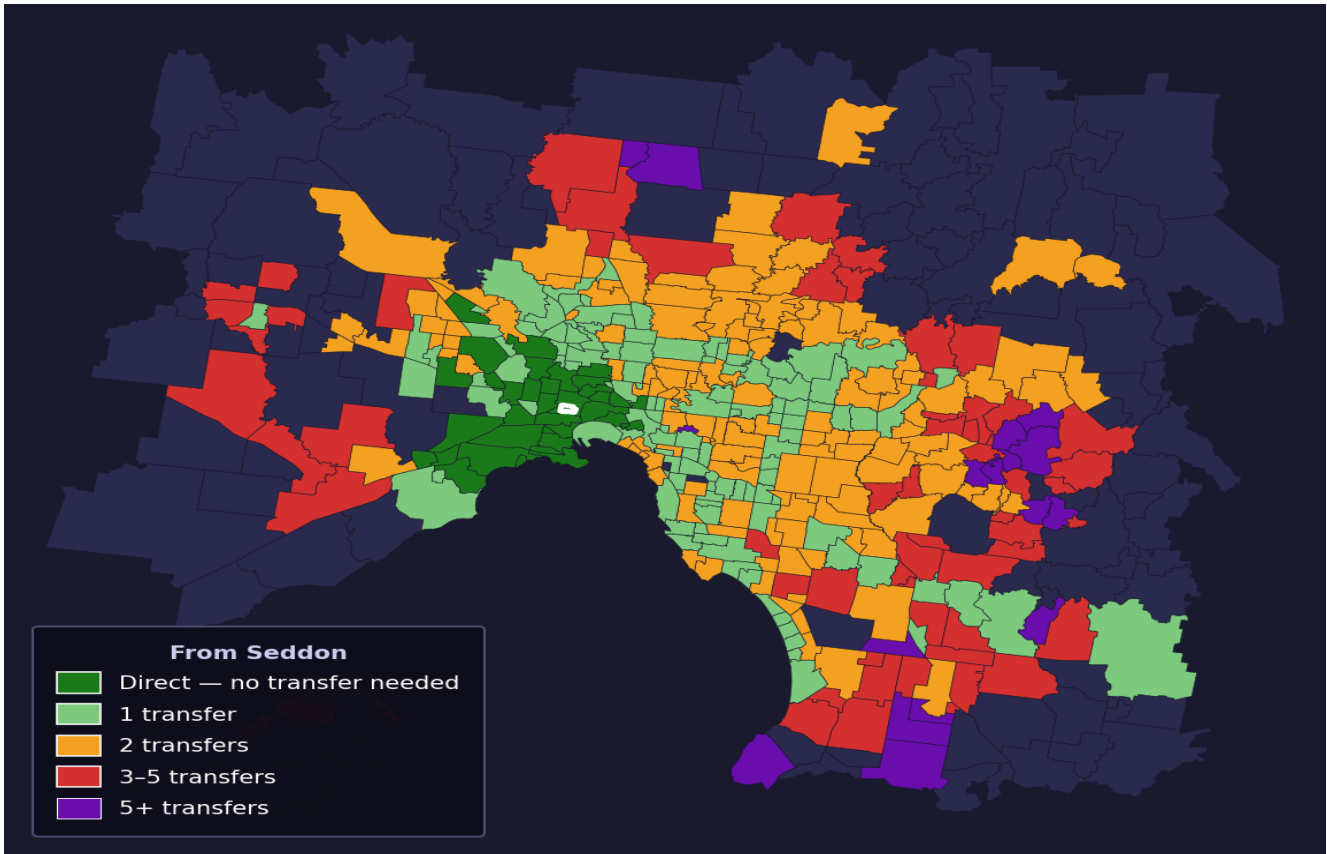

Seddon

Rank #22 of 450 suburbs

Composite 74 /100	Journey Quality 88 /100	Cost Efficiency 39 /100	Connectivity 81 /100
------------------------------------	--	--	---------------------------------------

Direct (0 transfers)	37 of 450
1 transfer	119 of 450
2 transfers	137 of 450
3-5 transfers	61 of 450
5+ transfers	95 of 450

Destination	Time	Single Trip	Weekly
Melbourne CBD	29 min	\$3.03	\$30.30/wk
Frankston	106 min	\$6.82	\$57.00/wk
Melbourne Airport	80 min	\$5.12	
Box Hill	87 min	\$5.25	\$52.46/wk
Dandenong	97 min	\$7.13	\$57.00/wk