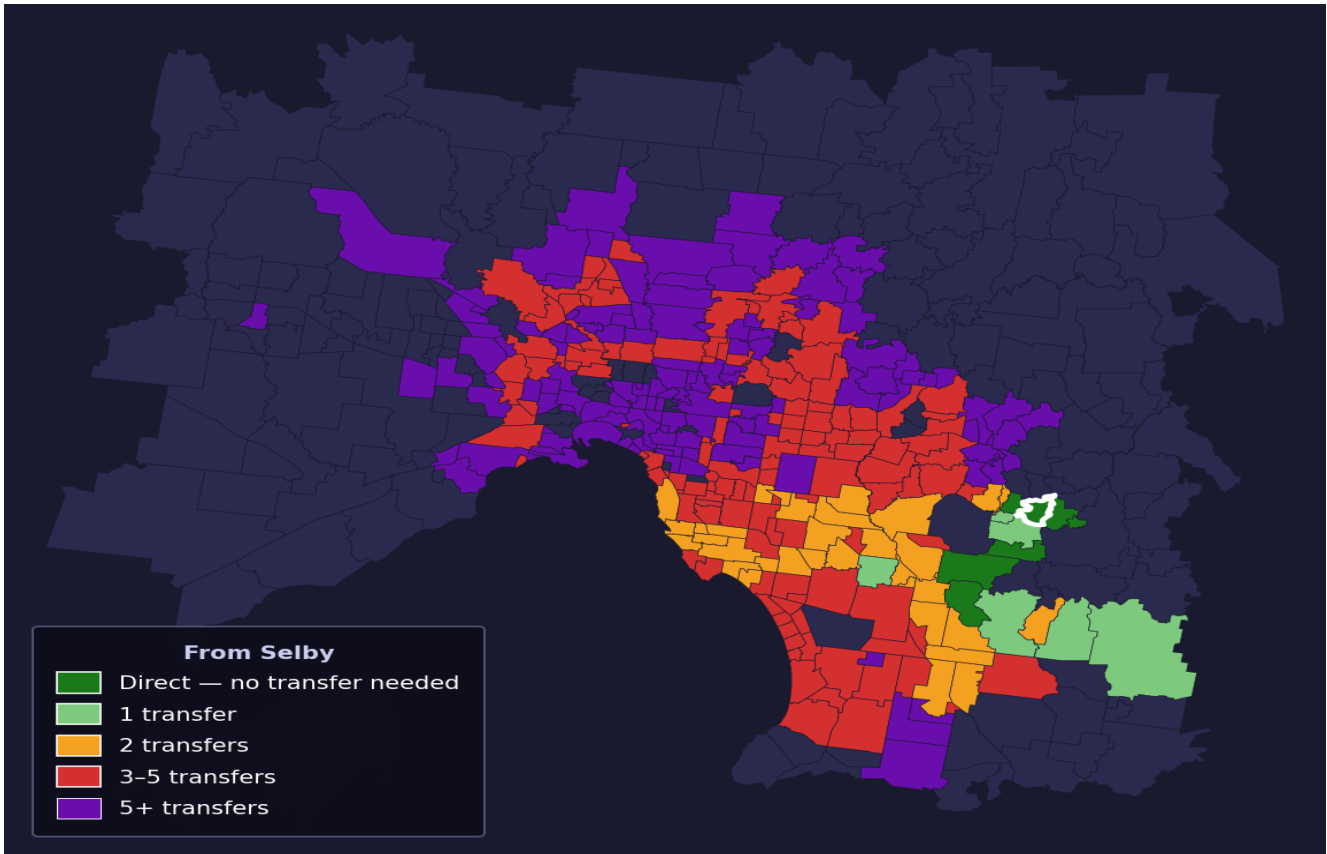

# Selby

Rank #429 of 450 suburbs

<b>Composite</b> <b>41</b> /100	<b>Journey Quality</b> <b>32</b> /100	<b>Cost Efficiency</b> <b>68</b> /100	<b>Connectivity</b> <b>32</b> /100
------------------------------------	--	--	---------------------------------------

Direct (0 transfers)	6 of 450
1 transfer	6 of 450
2 transfers	33 of 450
3-5 transfers	131 of 450
5+ transfers	273 of 450

Destination	Time	Single Trip	Weekly
Melbourne CBD	106 min	\$5.79	\$57.00/wk
Frankston	157 min	\$5.79	\$57.00/wk
Melbourne Airport	174 min	\$8.13	
Box Hill	74 min	\$4.34	\$43.40/wk
Dandenong	120 min	\$5.79	\$57.00/wk