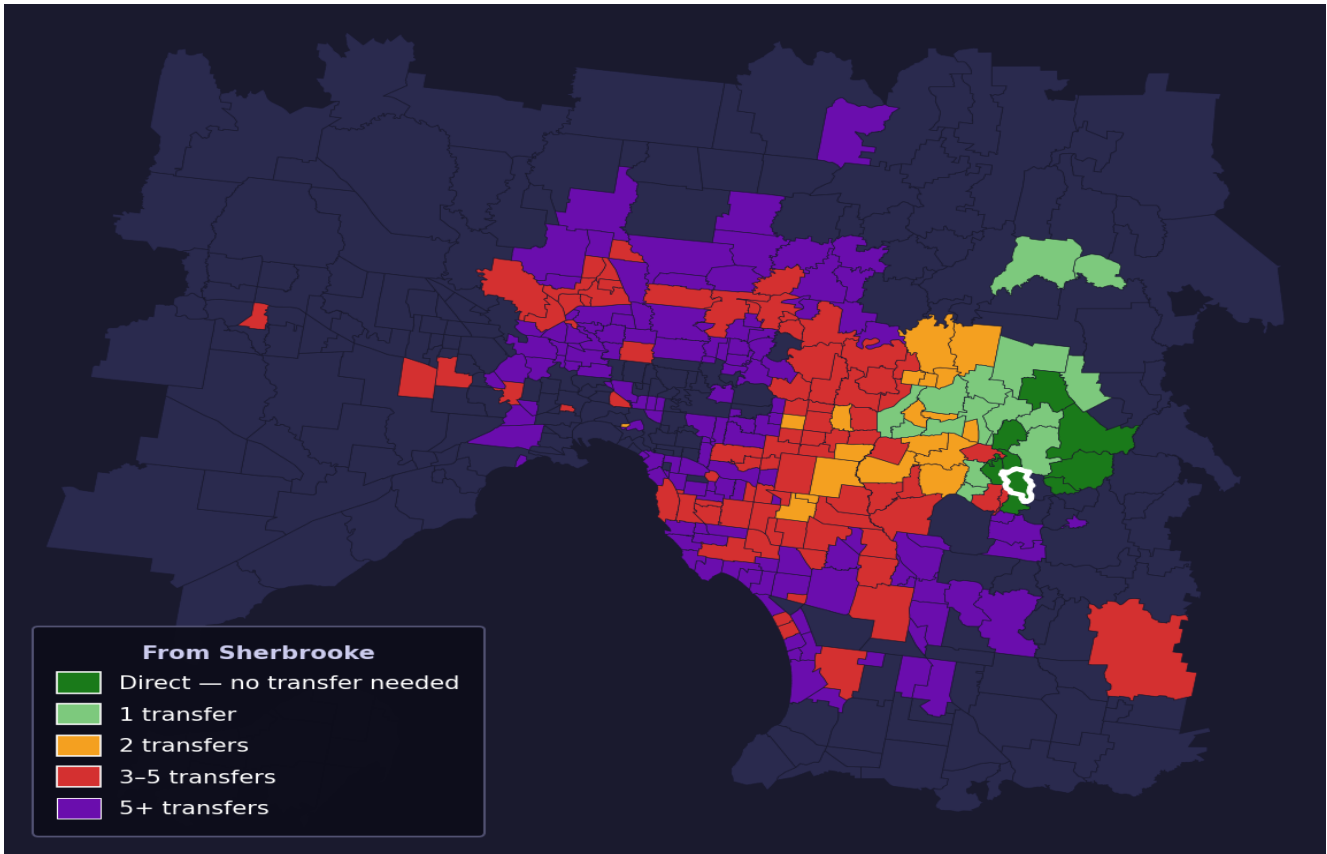

Sherbrooke

Rank #436 of 450 suburbs

Composite 38 _{/100}	Journey Quality 29 _{/100}	Cost Efficiency 70 _{/100}	Connectivity 26 _{/100}
---	---	---	--

Direct (0 transfers)	8 of 450
1 transfer	15 of 450
2 transfers	19 of 450
3-5 transfers	82 of 450
5+ transfers	325 of 450

Destination	Time	Single Trip	Weekly
Melbourne CBD	110 min	\$5.79	\$57.00/wk
Frankston	160 min	\$5.79	\$57.00/wk
Melbourne Airport	178 min	\$8.13	
Box Hill	78 min	\$4.34	\$43.40/wk
Dandenong	124 min	\$5.79	\$57.00/wk