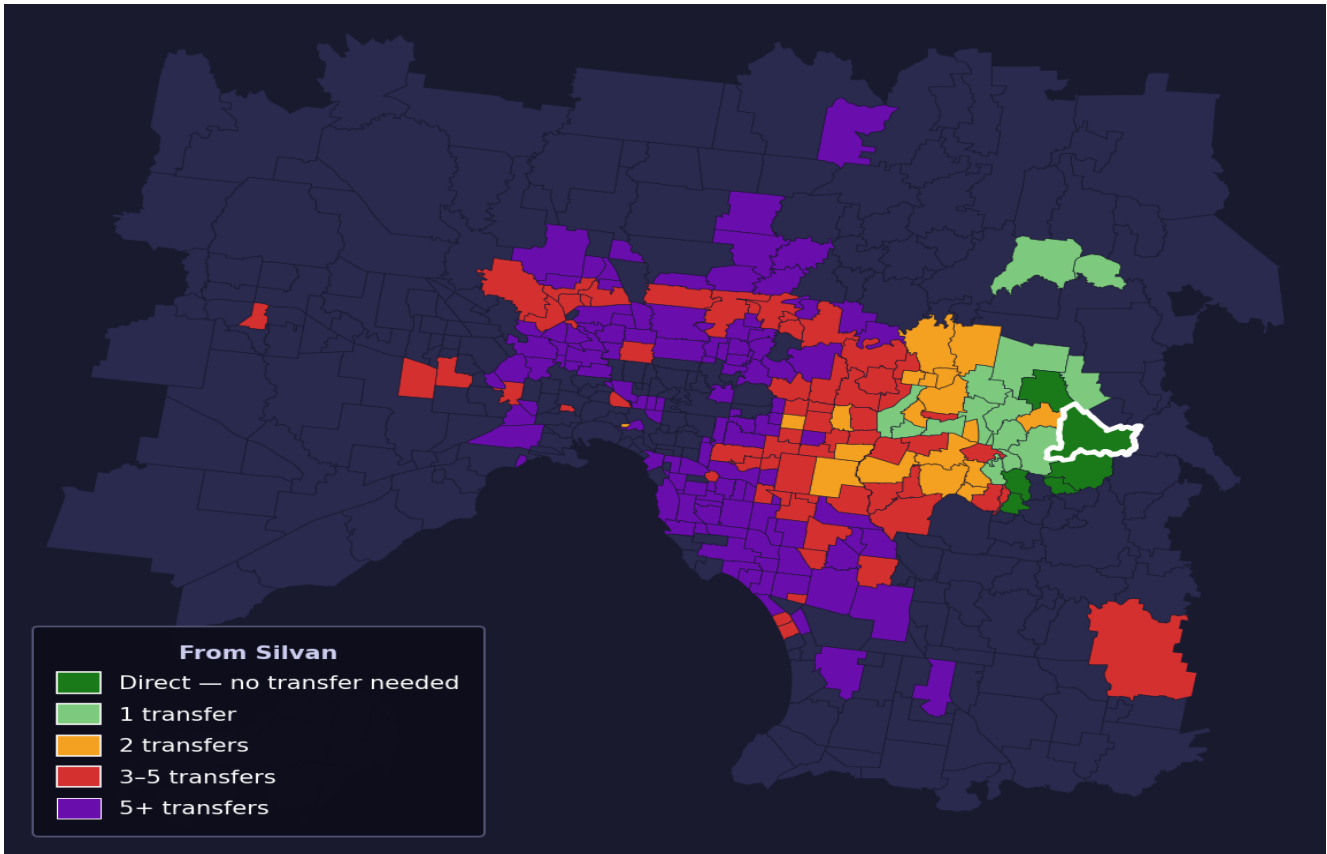

# Silvan

Rank #448 of 450 suburbs

<b>Composite</b> <b>32</b> <sub>/100</sub>	<b>Journey Quality</b> <b>16</b> <sub>/100</sub>	<b>Cost Efficiency</b> <b>74</b> <sub>/100</sub>	<b>Connectivity</b> <b>21</b> <sub>/100</sub>
---	---	---	--

Direct (0 transfers)	5 of 450
1 transfer	14 of 450
2 transfers	19 of 450
3-5 transfers	63 of 450
5+ transfers	348 of 450

Destination	Time	Single Trip	Weekly
Melbourne CBD	127 min	\$6.92	\$57.00/wk
Frankston	164 min	\$6.26	\$57.00/wk
Melbourne Airport	188 min	\$9.11	
Box Hill	88 min	\$5.37	\$49.85/wk
Dandenong	138 min	\$6.41	\$57.00/wk