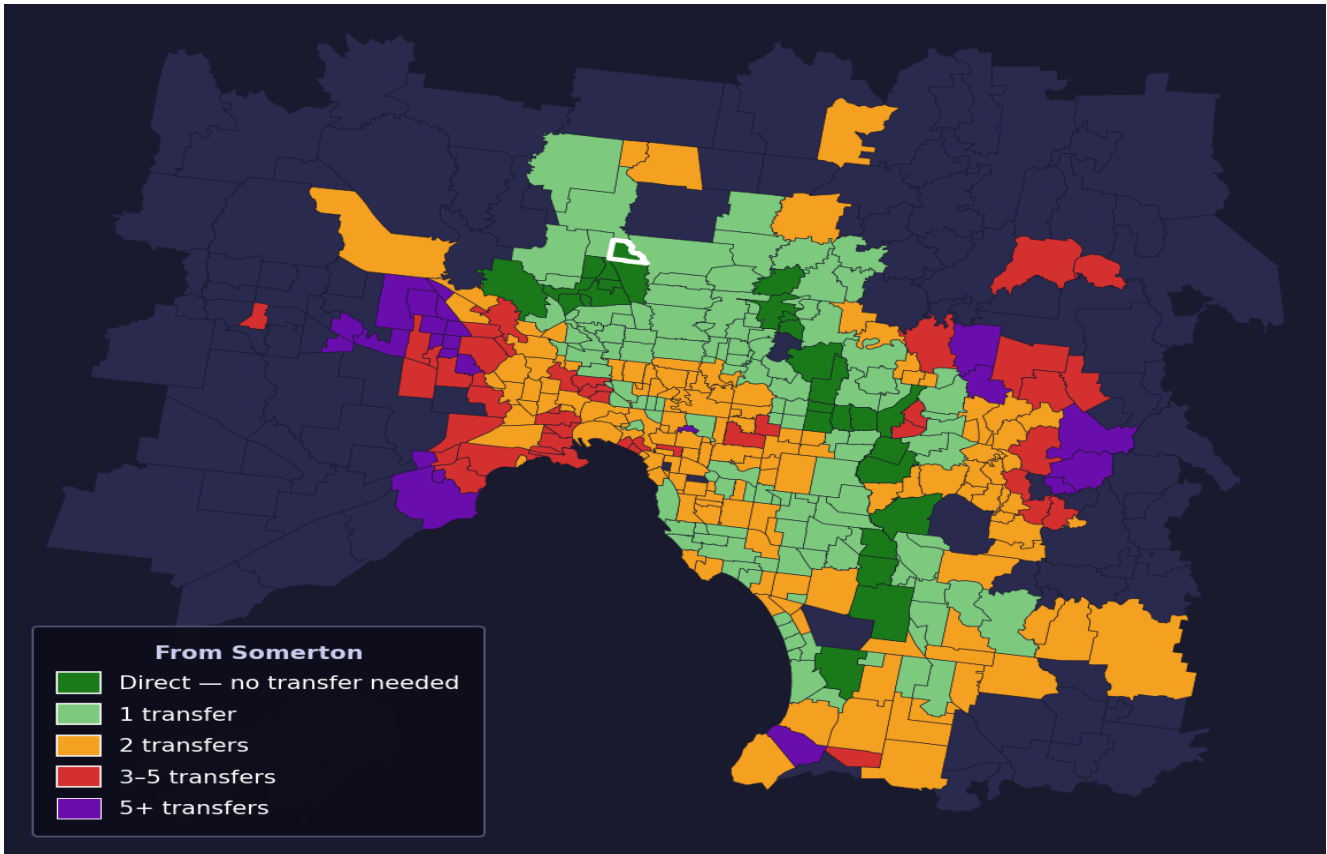

Somerton

Rank #195 of 450 suburbs

Composite 65 _{/100}	Journey Quality 57 _{/100}	Cost Efficiency 63 _{/100}	Connectivity 78 _{/100}
---	---	---	--

Direct (0 transfers)	27 of 450
1 transfer	127 of 450
2 transfers	138 of 450
3-5 transfers	45 of 450
5+ transfers	112 of 450

Destination	Time	Single Trip	Weekly
Melbourne CBD	72 min	\$4.51	\$45.14/wk
Frankston	145 min	\$8.35	\$57.00/wk
Melbourne Airport	66 min	\$4.24	
Box Hill	149 min	\$8.17	\$57.00/wk
Dandenong	126 min	\$6.54	\$57.00/wk