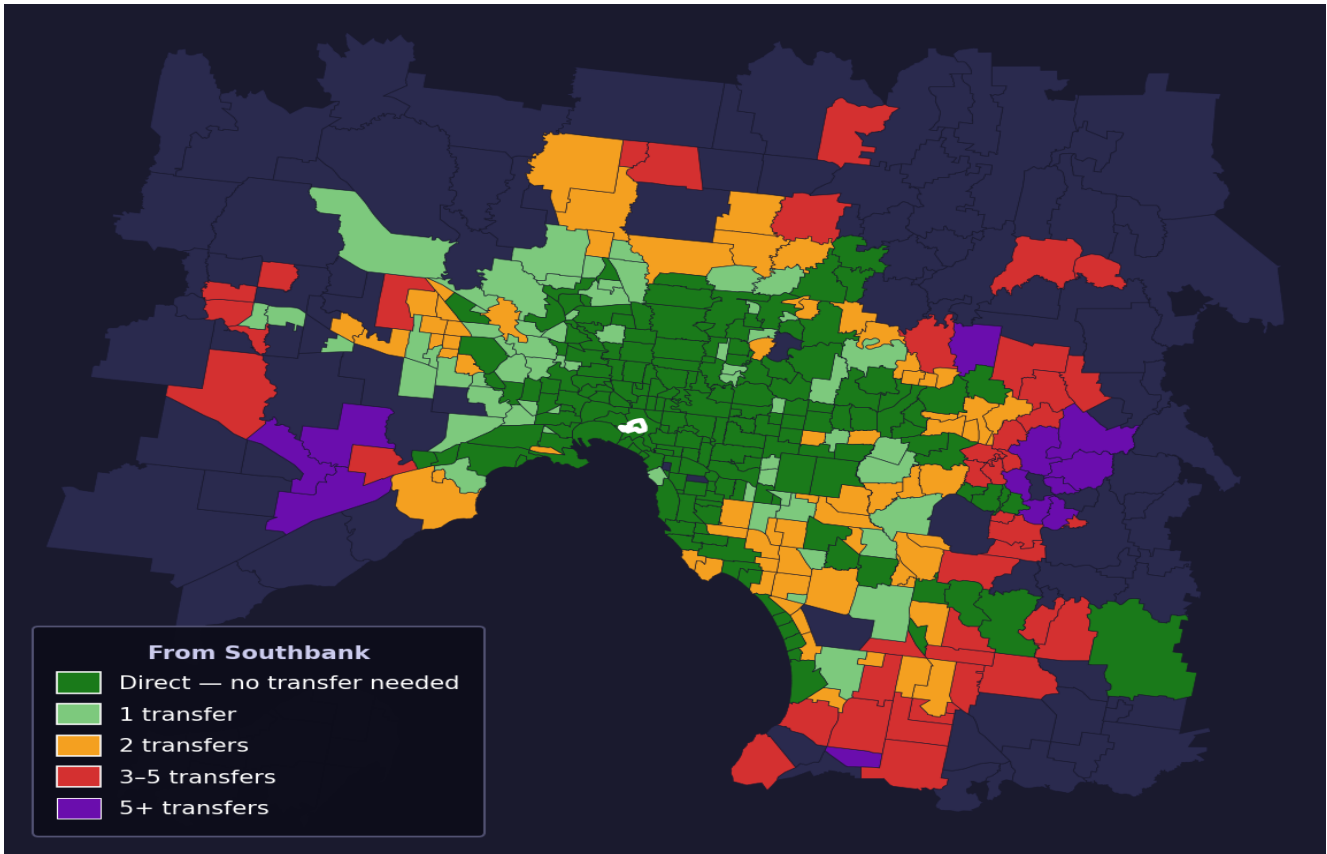

Southbank

Rank #4 of 450 suburbs

Composite 78 _{/100}	Journey Quality 98 _{/100}	Cost Efficiency 14 _{/100}	Connectivity 100 _{/100}
---	---	---	---

Direct (0 transfers)	181 of 450
1 transfer	64 of 450
2 transfers	69 of 450
3-5 transfers	43 of 450
5+ transfers	92 of 450

Destination	Time	Single Trip	Weekly
Melbourne CBD	16 min	\$2.31	\$23.10/wk
Frankston	97 min	\$6.80	\$57.00/wk
Melbourne Airport	70 min	\$4.34	
Box Hill	62 min	\$4.49	\$44.94/wk
Dandenong	76 min	\$5.06	\$50.62/wk