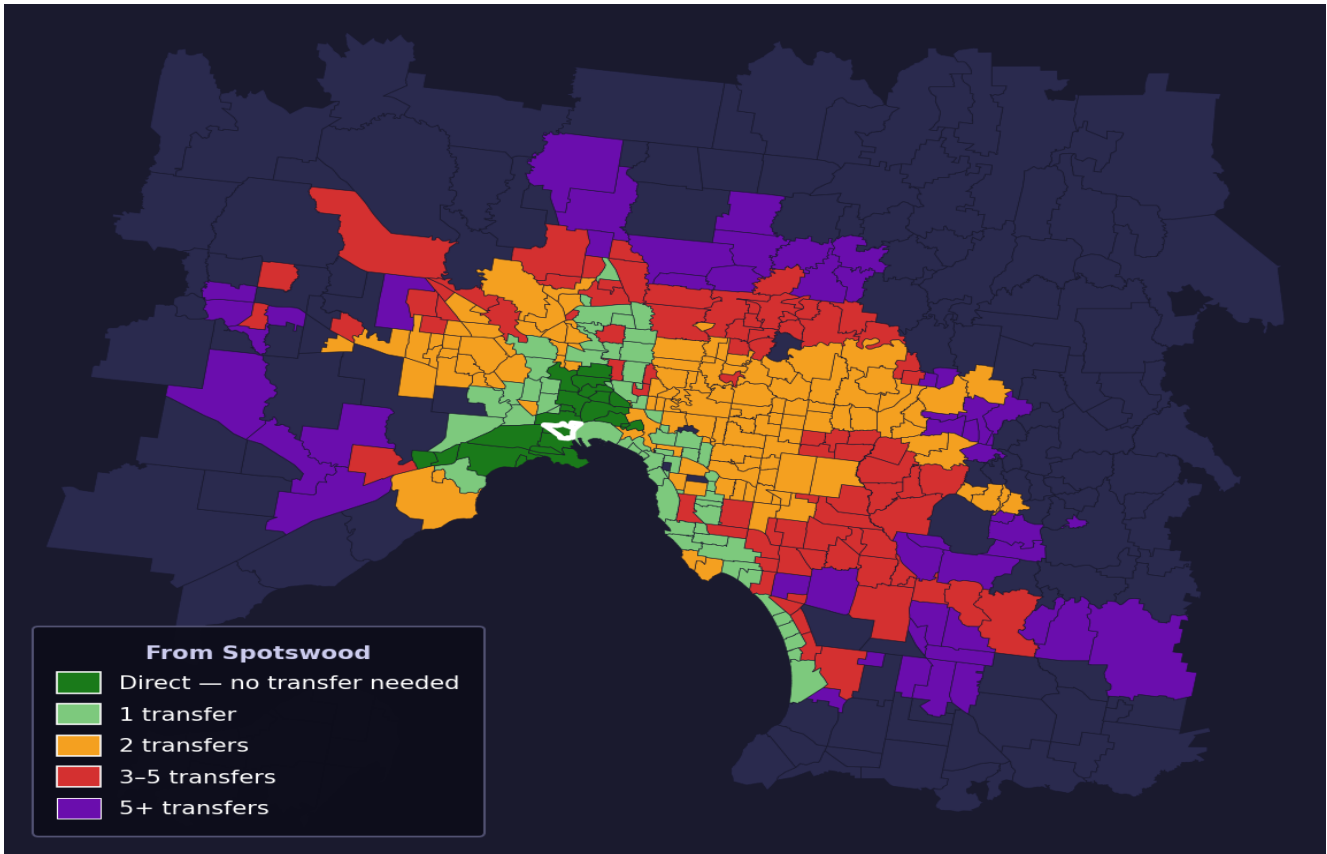

# Spotswood

Rank #157 of 450 suburbs

<b>Composite</b> <b>68</b> /100	<b>Journey Quality</b> <b>85</b> /100	<b>Cost Efficiency</b> <b>47</b> /100	<b>Connectivity</b> <b>60</b> /100
------------------------------------	--	--	---------------------------------------

Direct (0 transfers)	22 of 450
1 transfer	62 of 450
2 transfers	116 of 450
3-5 transfers	84 of 450
5+ transfers	165 of 450

Destination	Time	Single Trip	Weekly
Melbourne CBD	33 min	\$3.03	\$30.30/wk
Frankston	102 min	\$6.82	\$57.00/wk
Melbourne Airport	76 min	\$5.06	
Box Hill	91 min	\$5.37	\$53.70/wk
Dandenong	95 min	\$7.13	\$57.00/wk