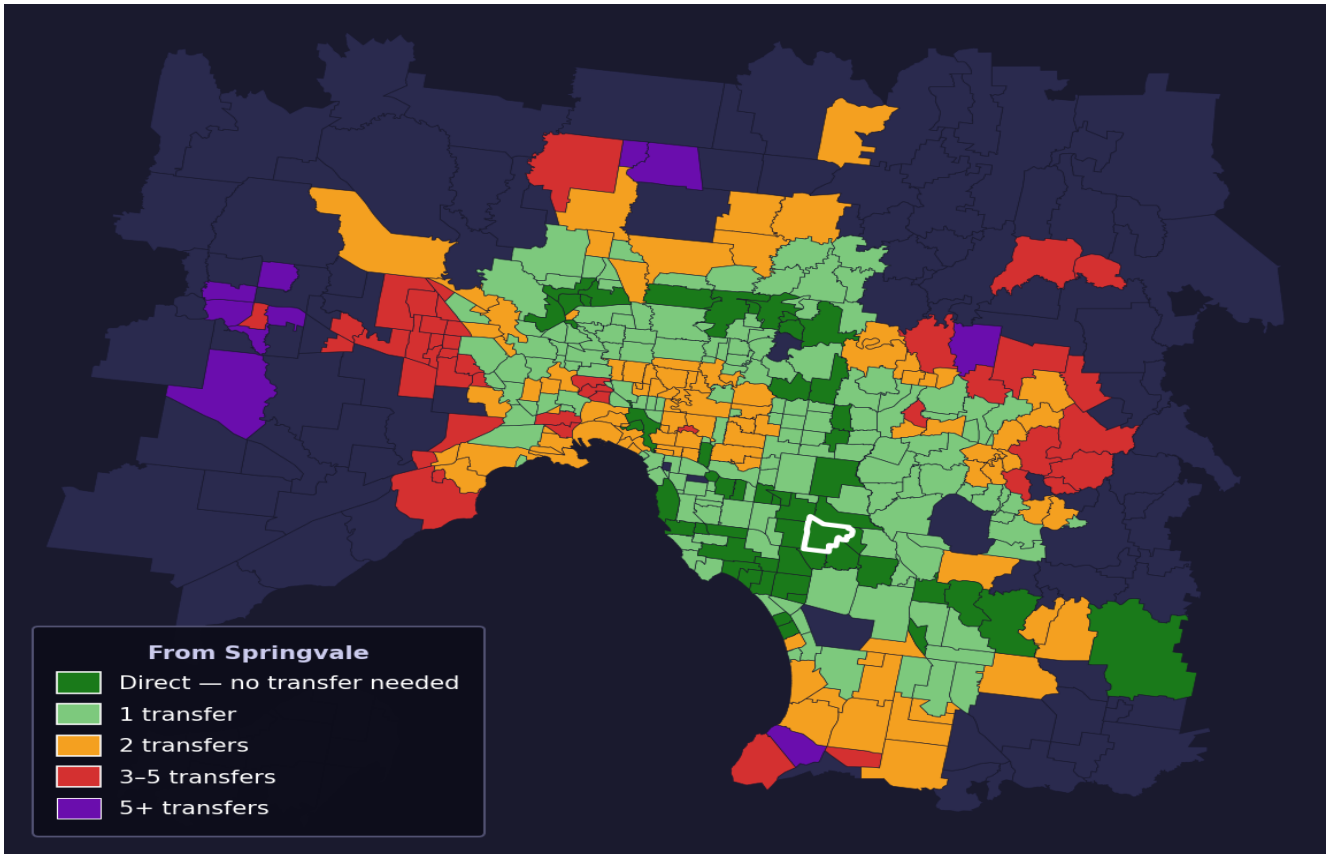

Springvale

Rank #74 of 450 suburbs

Composite 72 _{/100}	Journey Quality 75 _{/100}	Cost Efficiency 47 _{/100}	Connectivity 88 _{/100}
---	---	---	--

Direct (0 transfers)	53 of 450
1 transfer	162 of 450
2 transfers	97 of 450
3-5 transfers	44 of 450
5+ transfers	93 of 450

Destination	Time	Single Trip	Weekly
Melbourne CBD	48 min	\$4.34	\$43.40/wk
Frankston	70 min	\$5.06	\$50.60/wk
Melbourne Airport	117 min	\$6.68	
Box Hill	66 min	\$5.06	\$50.60/wk
Dandenong	27 min	\$3.03	\$30.30/wk