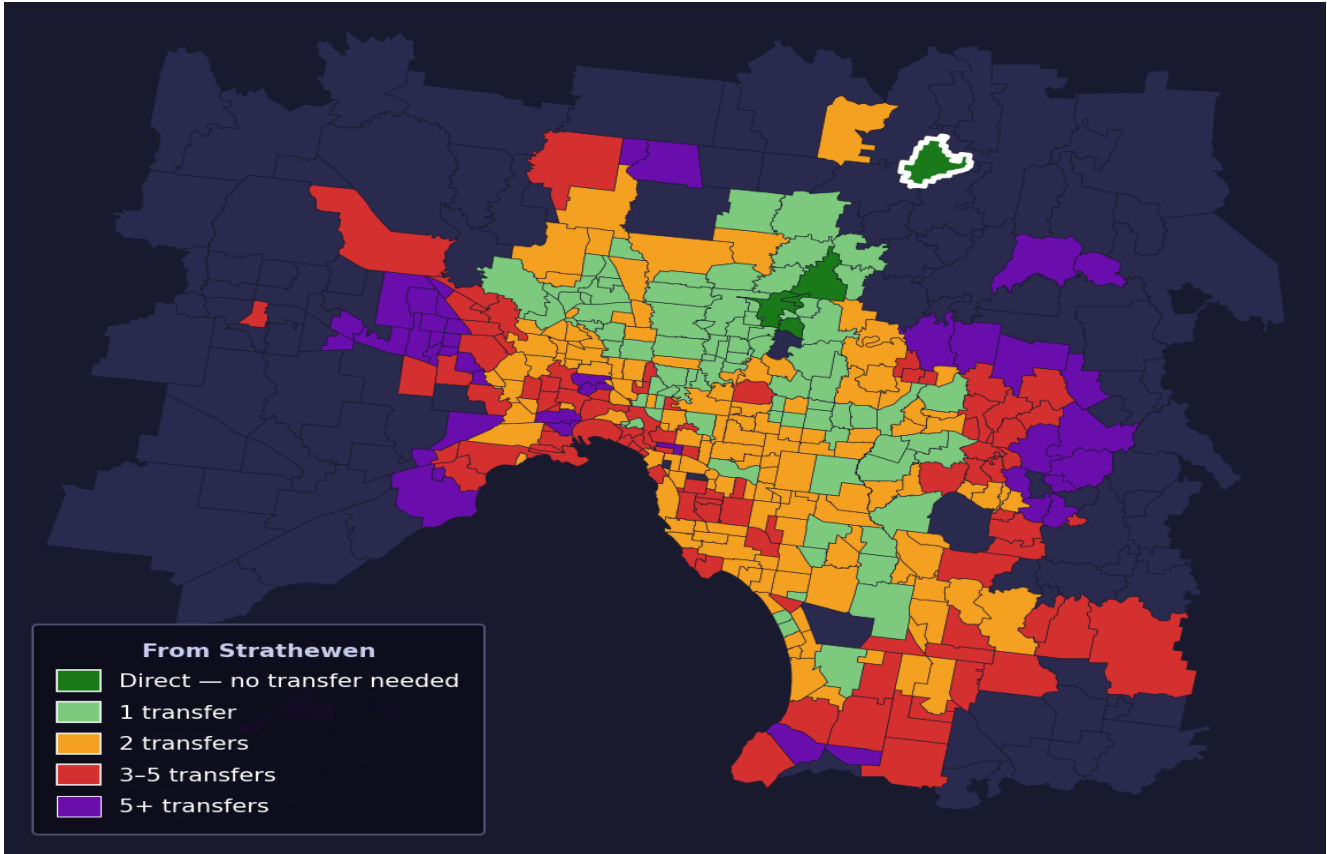

Strathewen

Rank #276 of 450 suburbs

Composite 58 /100	Journey Quality 49 /100	Cost Efficiency 65 /100	Connectivity 66 /100
------------------------------------	--	--	---------------------------------------

Direct (0 transfers)	4 of 450
1 transfer	84 of 450
2 transfers	139 of 450
3-5 transfers	92 of 450
5+ transfers	130 of 450

Destination	Time	Single Trip	Weekly
Melbourne CBD	82 min	\$5.04	\$48.72/wk
Frankston	148 min	\$6.91	\$51.73/wk
Melbourne Airport	120 min	\$5.44	
Box Hill	98 min	\$6.16	\$55.03/wk
Dandenong	137 min	\$6.53	\$50.47/wk