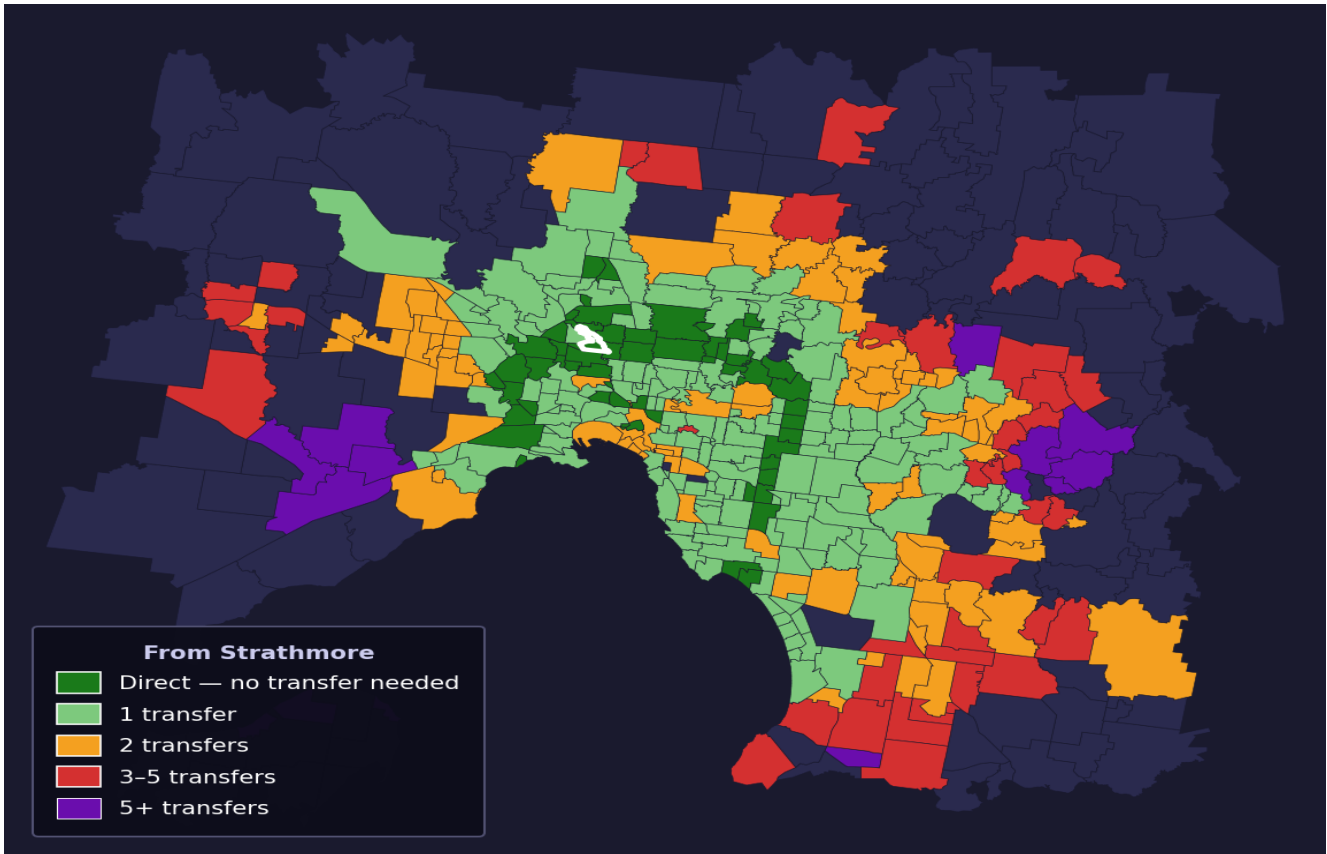

Strathmore

Rank #20 of 450 suburbs

Composite 74 _{/100}	Journey Quality 76 _{/100}	Cost Efficiency 50 _{/100}	Connectivity 91 _{/100}
---	---	---	--

Direct (0 transfers)	58 of 450
1 transfer	175 of 450
2 transfers	84 of 450
3-5 transfers	41 of 450
5+ transfers	91 of 450

Destination	Time	Single Trip	Weekly
Melbourne CBD	45 min	\$3.87	\$38.68/wk
Frankston	120 min	\$7.66	\$57.00/wk
Melbourne Airport	76 min	\$5.20	
Box Hill	111 min	\$6.85	\$57.00/wk
Dandenong	107 min	\$6.08	\$57.00/wk