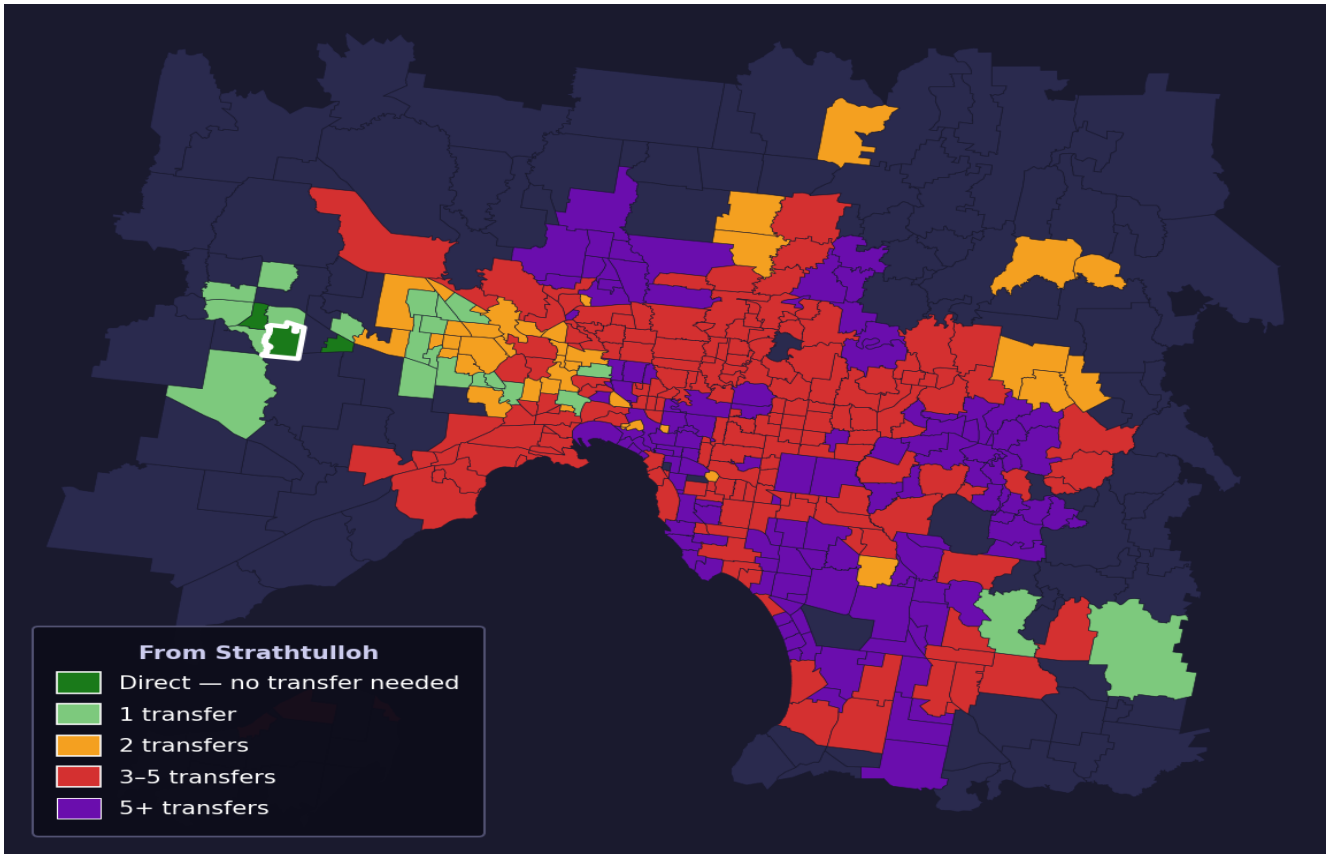

# Strathtulloh

Rank #414 of 450 suburbs

<b>Composite</b> <b>43</b> <sub>/100</sub>	<b>Journey Quality</b> <b>27</b> <sub>/100</sub>	<b>Cost Efficiency</b> <b>71</b> <sub>/100</sub>	<b>Connectivity</b> <b>43</b> <sub>/100</sub>
---	---	---	--

<b>Direct (0 transfers)</b>	<b>2 of 450</b>
<b>1 transfer</b>	<b>22 of 450</b>
<b>2 transfers</b>	<b>39 of 450</b>
<b>3-5 transfers</b>	<b>177 of 450</b>
<b>5+ transfers</b>	<b>209 of 450</b>

Destination	Time	Single Trip	Weekly
Melbourne CBD	111 min	\$5.48	<b>\$54.80/wk</b>
Frankston	183 min	\$9.16	<b>\$57.00/wk</b>
Melbourne Airport	123 min	\$6.02	
Box Hill	130 min	\$6.68	<b>\$57.00/wk</b>
Dandenong	164 min	\$7.71	<b>\$57.00/wk</b>