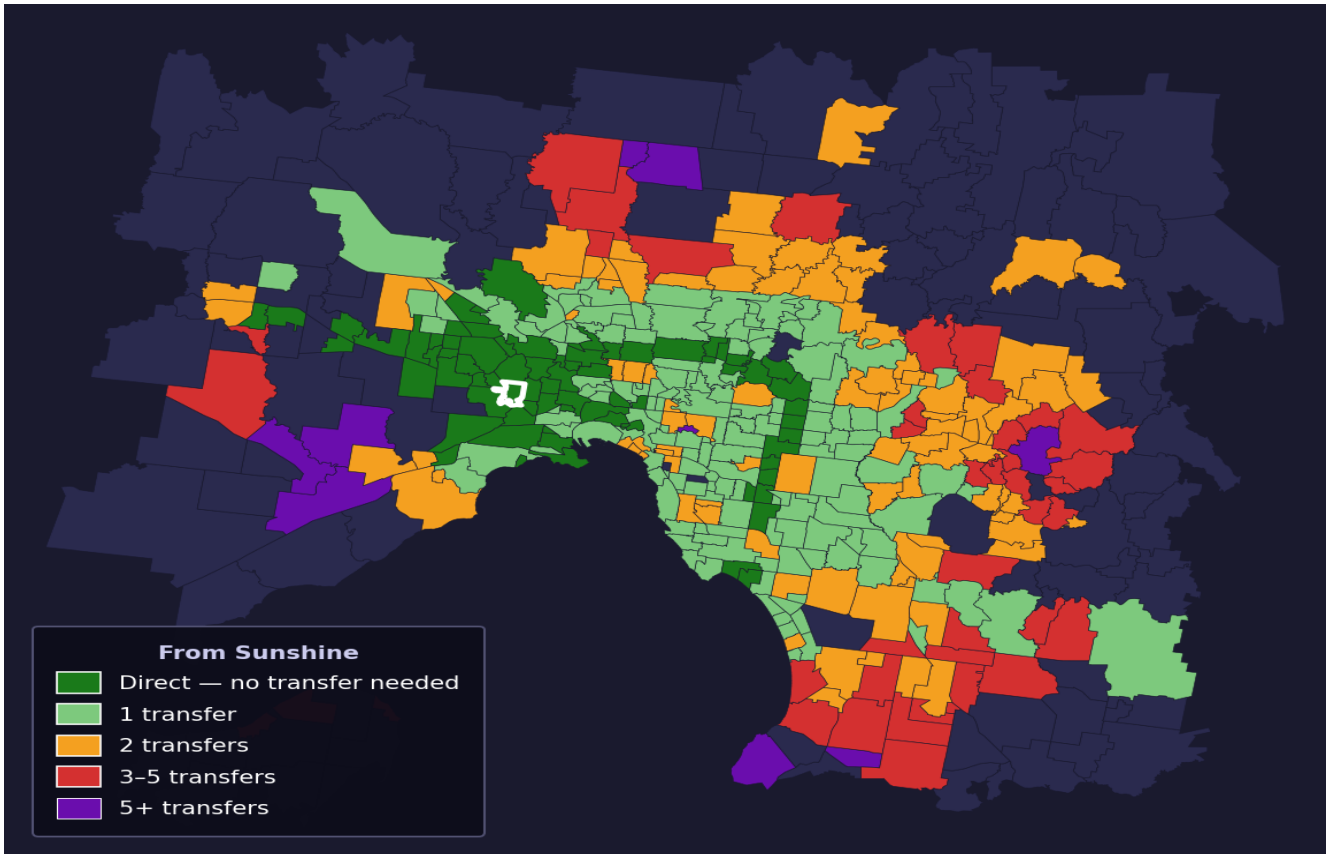

Sunshine

Rank #15 of 450 suburbs

Composite 74 /100	Journey Quality 85 /100	Cost Efficiency 34 /100	Connectivity 92 /100
------------------------------------	--	--	---------------------------------------

Direct (0 transfers)	75 of 450
1 transfer	155 of 450
2 transfers	91 of 450
3-5 transfers	42 of 450
5+ transfers	86 of 450

Destination	Time	Single Trip	Weekly
Melbourne CBD	33 min	\$3.76	\$37.60/wk
Frankston	107 min	\$7.55	\$57.00/wk
Melbourne Airport	67 min	\$5.15	
Box Hill	103 min	\$5.04	\$46.98/wk
Dandenong	98 min	\$7.86	\$57.00/wk