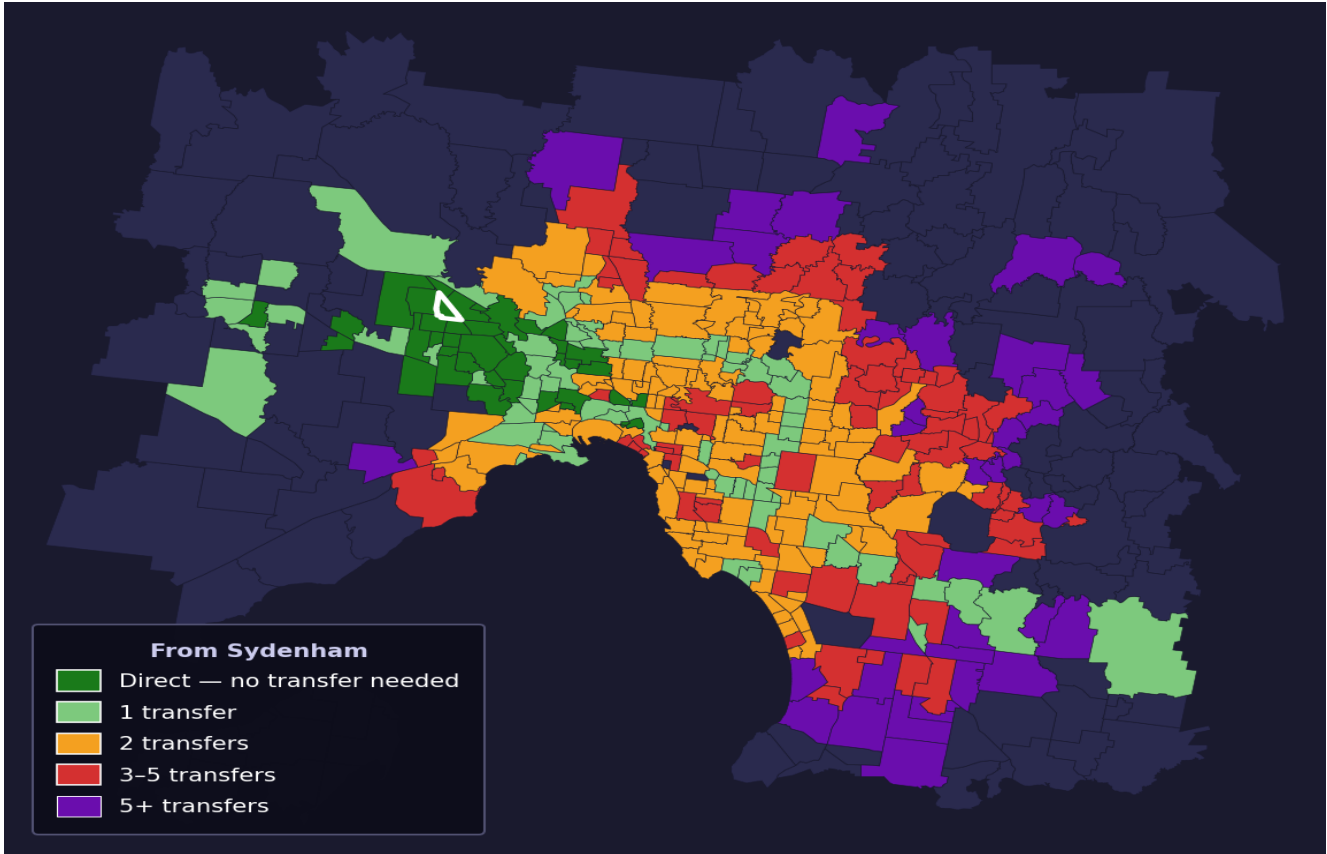

Sydenham

Rank #186 of 450 suburbs

Composite 66 _{/100}	Journey Quality 71 _{/100}	Cost Efficiency 52 _{/100}	Connectivity 70 _{/100}
---	---	---	--

Direct (0 transfers)	39 of 450
1 transfer	71 of 450
2 transfers	127 of 450
3-5 transfers	78 of 450
5+ transfers	134 of 450

Destination	Time	Single Trip	Weekly
Melbourne CBD	52 min	\$4.34	\$43.40/wk
Frankston	126 min	\$8.13	\$57.00/wk
Melbourne Airport	78 min	\$5.79	
Box Hill	103 min	\$6.37	\$57.00/wk
Dandenong	117 min	\$8.44	\$57.00/wk