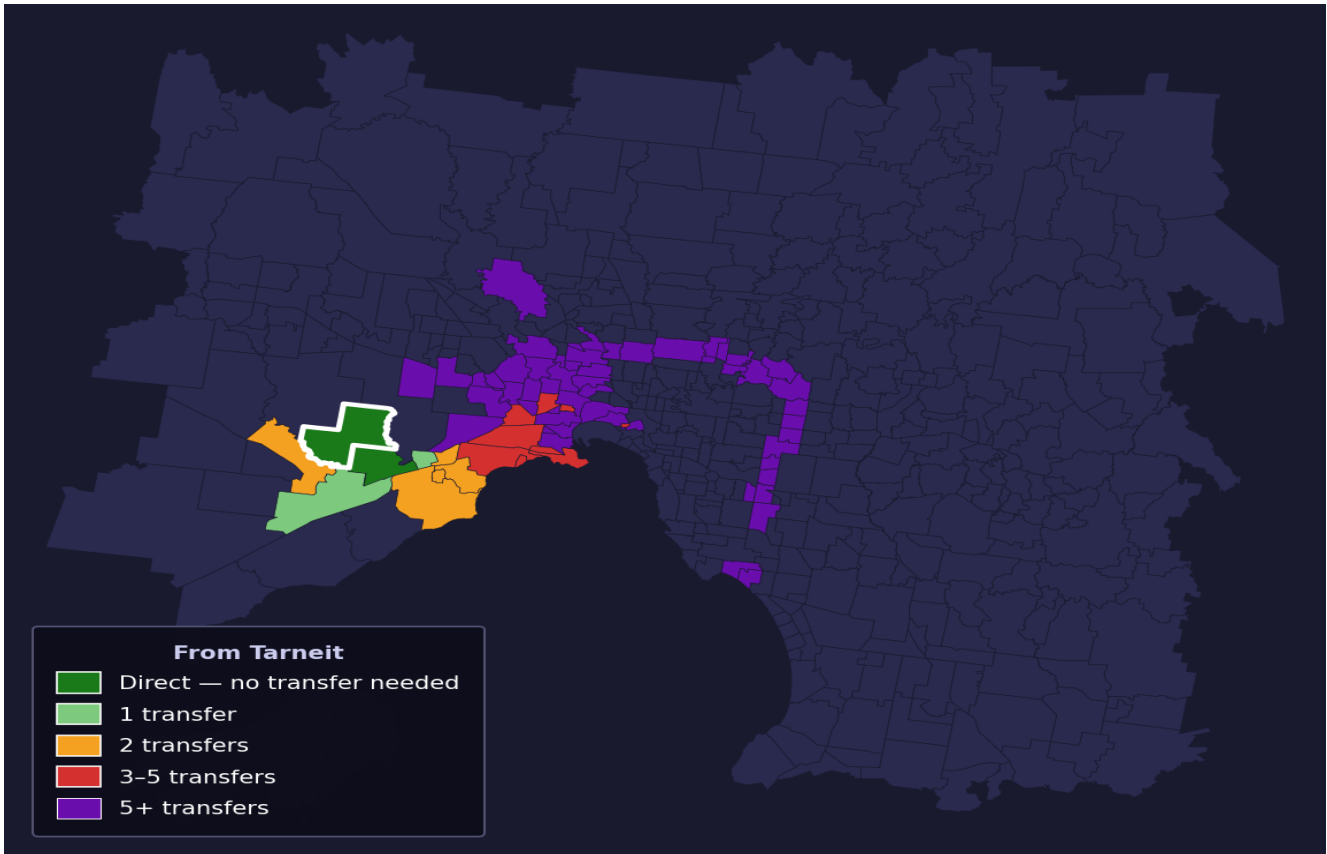

Tarneit

Rank #426 of 450 suburbs

Composite 42 _{/100}	Journey Quality 58 _{/100}	Cost Efficiency 62 _{/100}	Connectivity 0 _{/100}
---	---	---	---

Direct (0 transfers)	1 of 450
1 transfer	2 of 450
2 transfers	5 of 450
3-5 transfers	9 of 450
5+ transfers	432 of 450

Destination	Time	Single Trip	Weekly
Melbourne CBD	70 min	\$4.55	\$45.45/wk
Frankston	141 min	\$8.53	\$57.00/wk
Melbourne Airport	103 min	\$6.24	
Box Hill	102 min	\$5.40	\$49.62/wk
Dandenong	133 min	\$8.33	\$57.00/wk