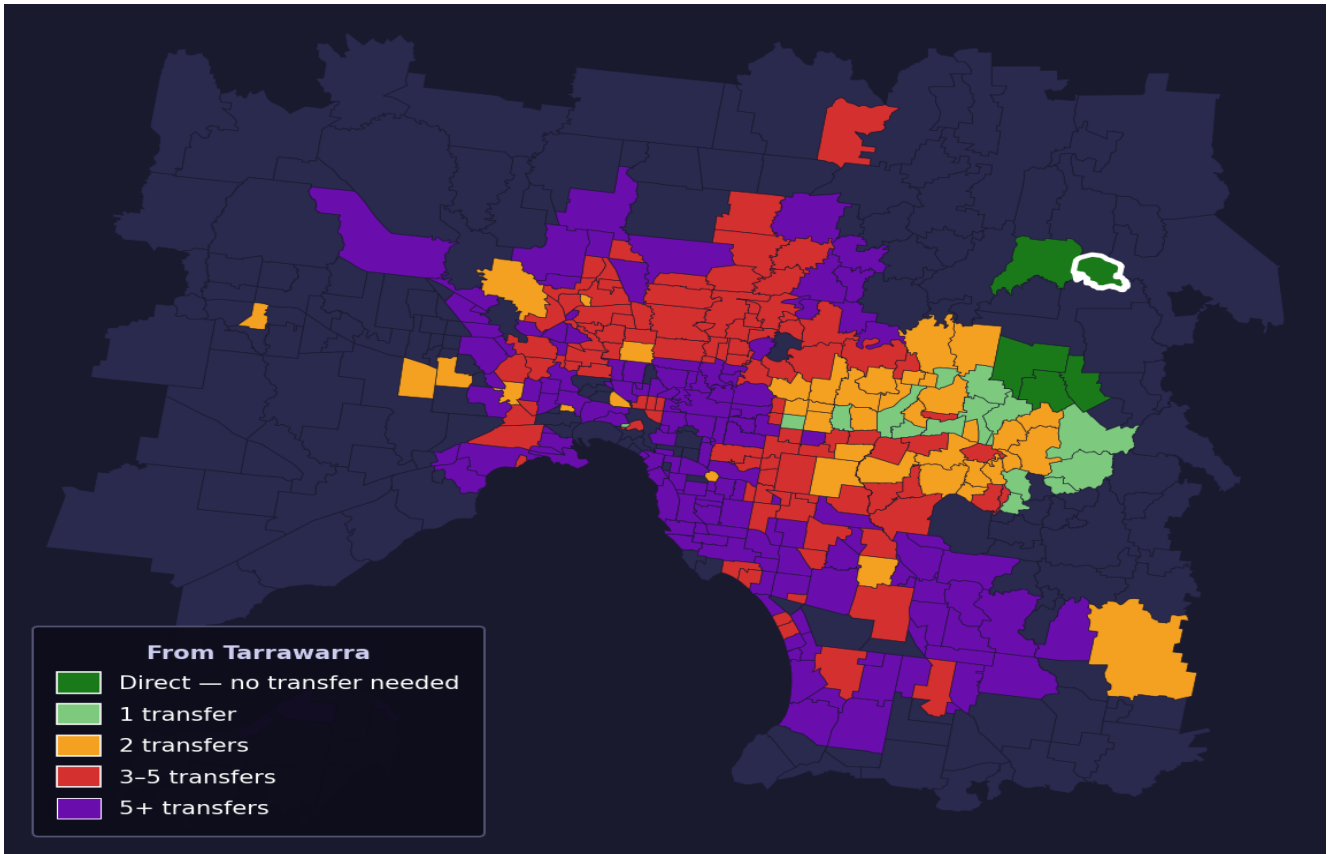

Tarrawarra

Rank #434 of 450 suburbs

Composite 39 _{/100}	Journey Quality 25 _{/100}	Cost Efficiency 72 _{/100}	Connectivity 33 _{/100}
---	---	---	--

Direct (0 transfers)	4 of 450
1 transfer	15 of 450
2 transfers	40 of 450
3-5 transfers	103 of 450
5+ transfers	287 of 450

Destination	Time	Single Trip	Weekly
Melbourne CBD	115 min	\$6.89	\$56.09/wk
Frankston	147 min	\$6.41	\$54.68/wk
Melbourne Airport	171 min	\$8.96	
Box Hill	71 min	\$5.28	\$49.75/wk
Dandenong	119 min	\$6.08	\$54.75/wk