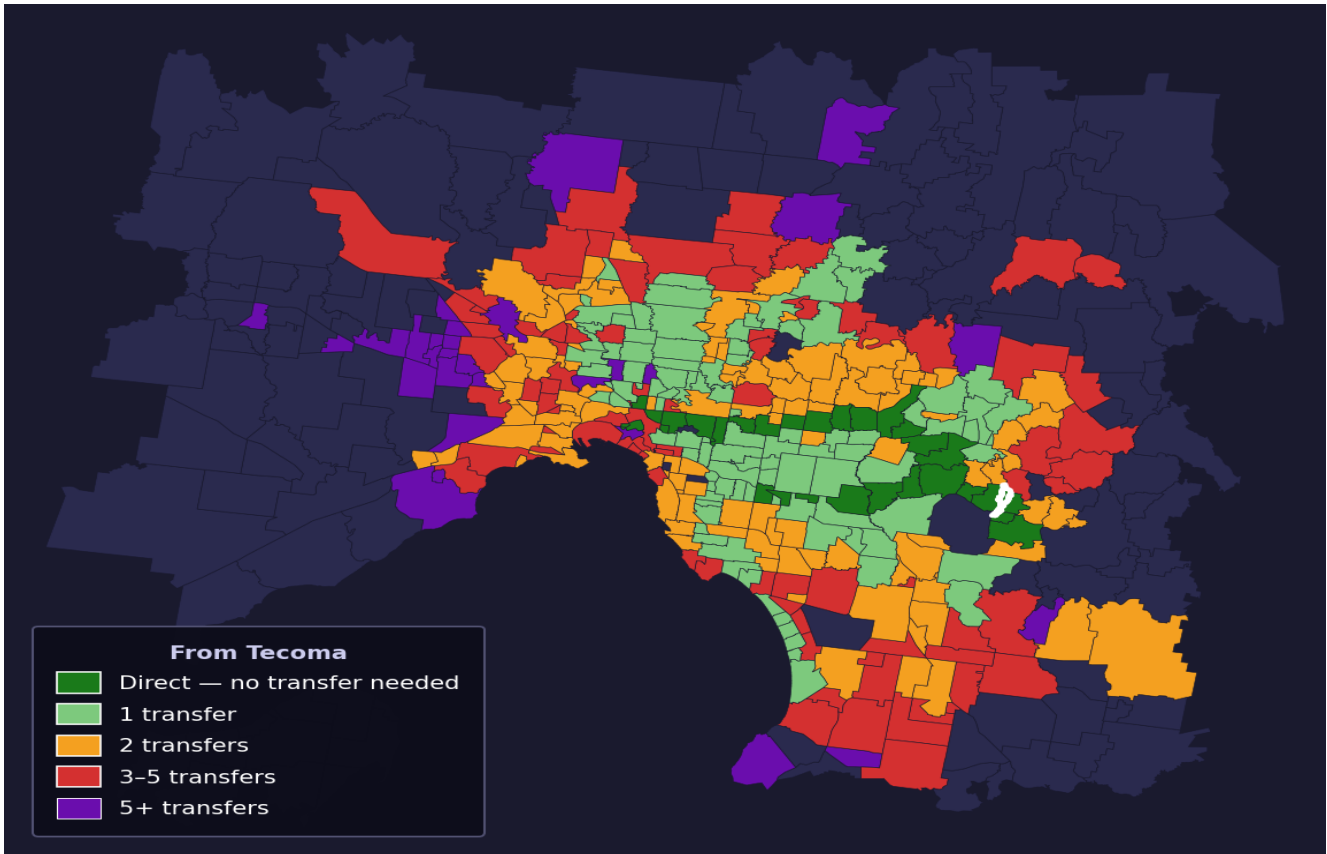

Tecoma

Rank #265 of 450 suburbs

Composite 59 _{/100}	Journey Quality 51 _{/100}	Cost Efficiency 58 _{/100}	Connectivity 71 _{/100}
---	---	---	--

Direct (0 transfers)	30 of 450
1 transfer	99 of 450
2 transfers	108 of 450
3-5 transfers	85 of 450
5+ transfers	127 of 450

Destination	Time	Single Trip	Weekly
Melbourne CBD	79 min	\$5.79	\$57.00/wk
Frankston	130 min	\$5.79	\$57.00/wk
Melbourne Airport	147 min	\$8.13	
Box Hill	48 min	\$4.34	\$43.40/wk
Dandenong	94 min	\$5.79	\$57.00/wk