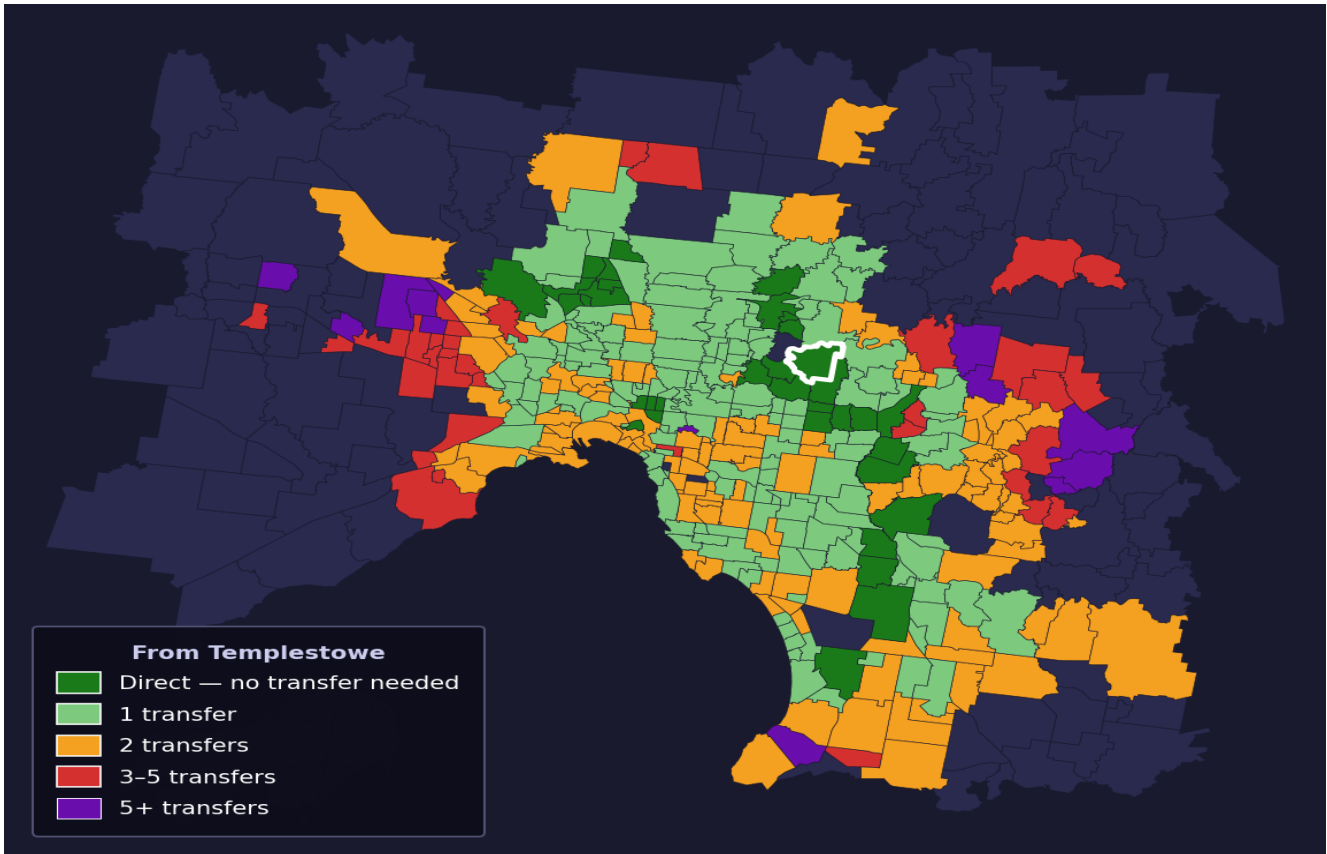

Templestowe

Rank #121 of 450 suburbs

Composite 70 _{/100}	Journey Quality 69 _{/100}	Cost Efficiency 54 _{/100}	Connectivity 84 _{/100}
---	---	---	--

Direct (0 transfers)	34 of 450
1 transfer	161 of 450
2 transfers	118 of 450
3-5 transfers	35 of 450
5+ transfers	101 of 450

Destination	Time	Single Trip	Weekly
Melbourne CBD	55 min	\$4.32	\$43.20/wk
Frankston	130 min	\$7.31	\$53.66/wk
Melbourne Airport	111 min	\$6.12	
Box Hill	66 min	\$5.31	\$53.08/wk
Dandenong	106 min	\$4.28	\$42.78/wk