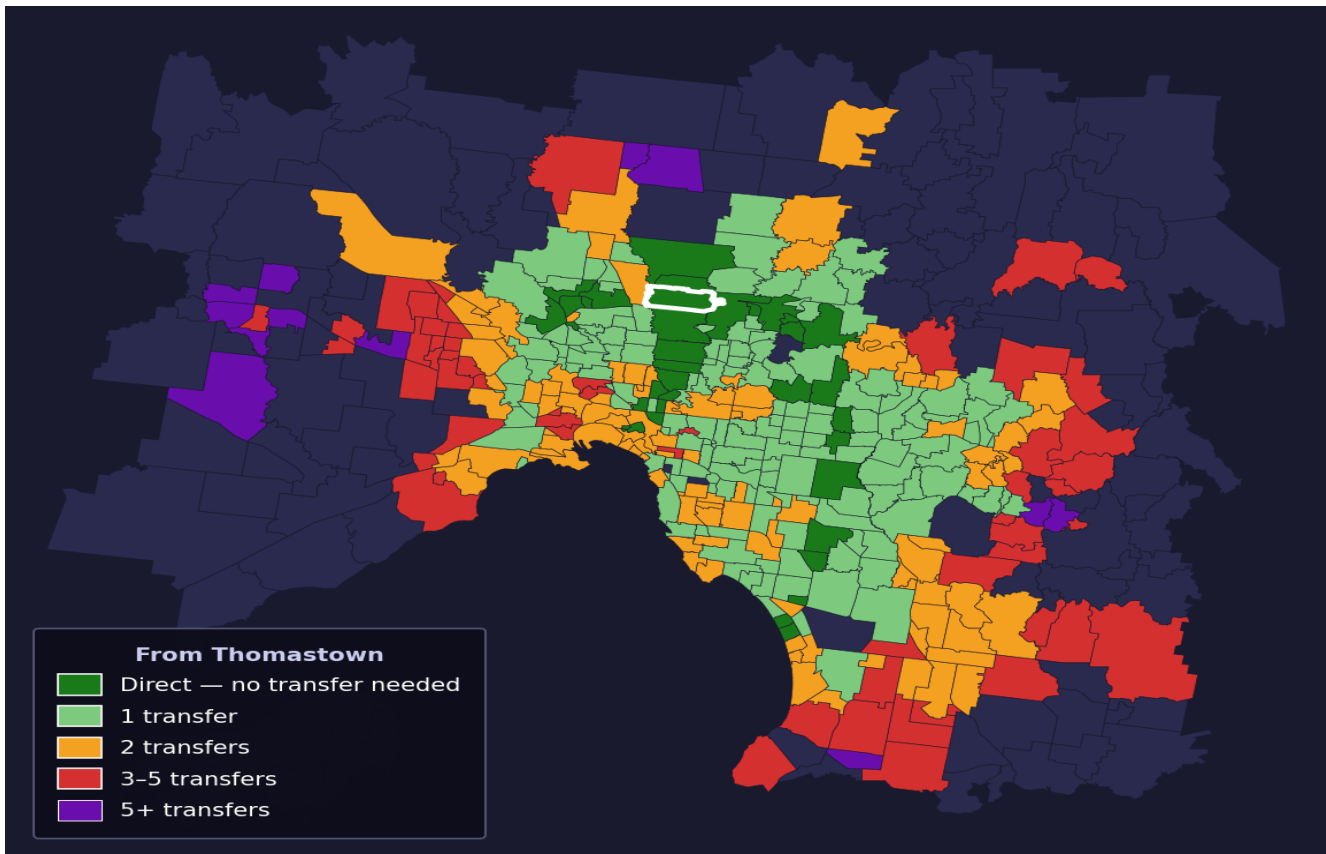

Thomastown

Rank #77 of 450 suburbs

Composite 72 _{/100}	Journey Quality 72 _{/100}	Cost Efficiency 57 _{/100}	Connectivity 83 _{/100}
---	---	---	--

Direct (0 transfers)	35 of 450
1 transfer	153 of 450
2 transfers	106 of 450
3-5 transfers	58 of 450
5+ transfers	97 of 450

Destination	Time	Single Trip	Weekly
Melbourne CBD	52 min	\$3.76	\$37.60/wk
Frankston	121 min	\$7.55	\$57.00/wk
Melbourne Airport	96 min	\$6.18	
Box Hill	83 min	\$5.79	\$57.00/wk
Dandenong	102 min	\$6.10	\$57.00/wk