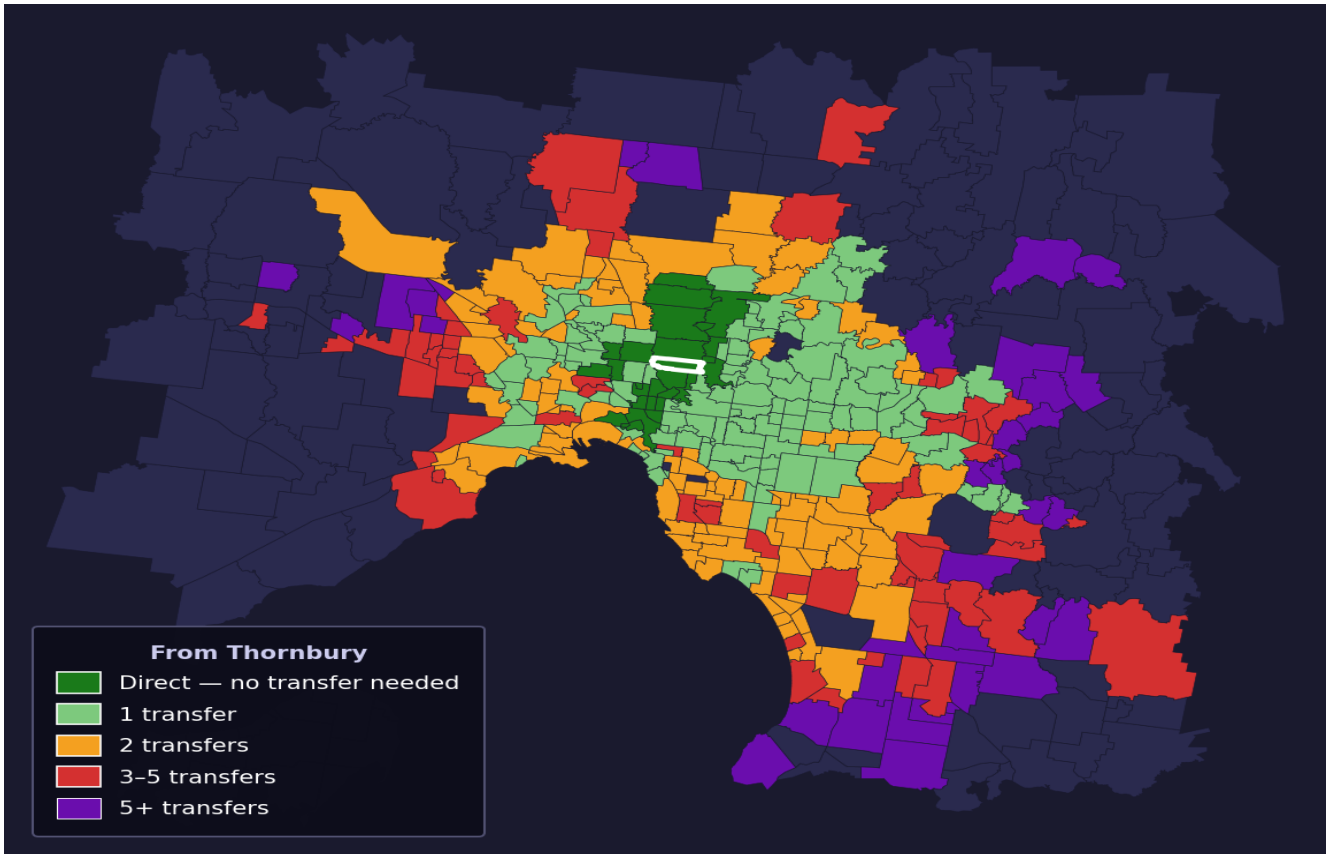

Thornbury

Rank #124 of 450 suburbs

Composite 70 _{/100}	Journey Quality 82 _{/100}	Cost Efficiency 45 _{/100}	Connectivity 73 _{/100}
---	---	---	--

Direct (0 transfers)	27 of 450
1 transfer	119 of 450
2 transfers	106 of 450
3-5 transfers	64 of 450
5+ transfers	133 of 450

Destination	Time	Single Trip	Weekly
Melbourne CBD	38 min	\$3.63	\$36.30/wk
Frankston	122 min	\$7.20	\$57.00/wk
Melbourne Airport	108 min	\$6.53	
Box Hill	72 min	\$4.96	\$49.64/wk
Dandenong	106 min	\$6.49	\$57.00/wk