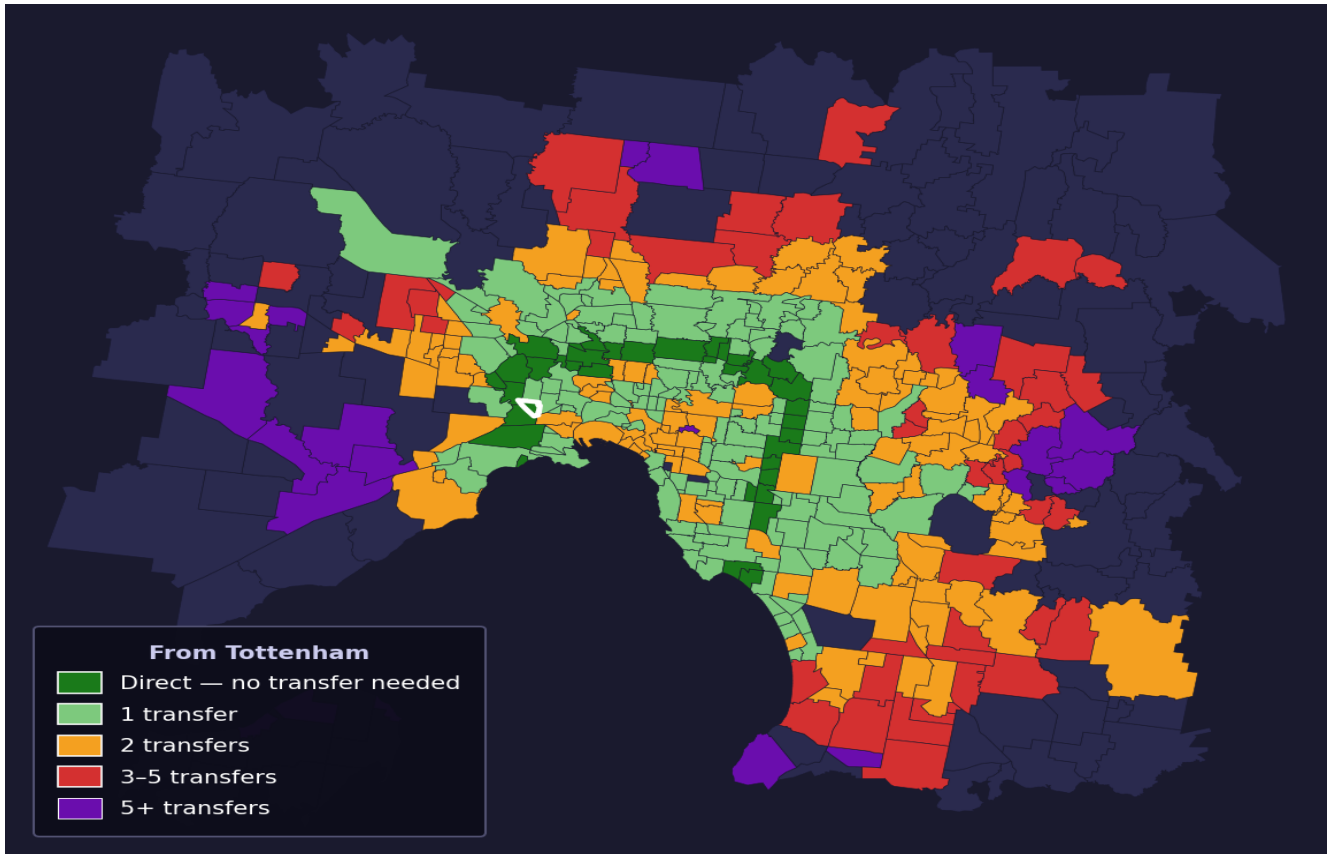

Tottenham

Rank #52 of 450 suburbs

Composite 72 _{/100}	Journey Quality 79 _{/100}	Cost Efficiency 47 _{/100}	Connectivity 84 _{/100}
---	---	---	--

Direct (0 transfers)	36 of 450
1 transfer	150 of 450
2 transfers	116 of 450
3-5 transfers	46 of 450
5+ transfers	101 of 450

Destination	Time	Single Trip	Weekly
Melbourne CBD	41 min	\$3.76	\$37.60/wk
Frankston	115 min	\$7.55	\$57.00/wk
Melbourne Airport	104 min	\$5.75	
Box Hill	106 min	\$5.09	\$50.32/wk
Dandenong	105 min	\$7.86	\$57.00/wk