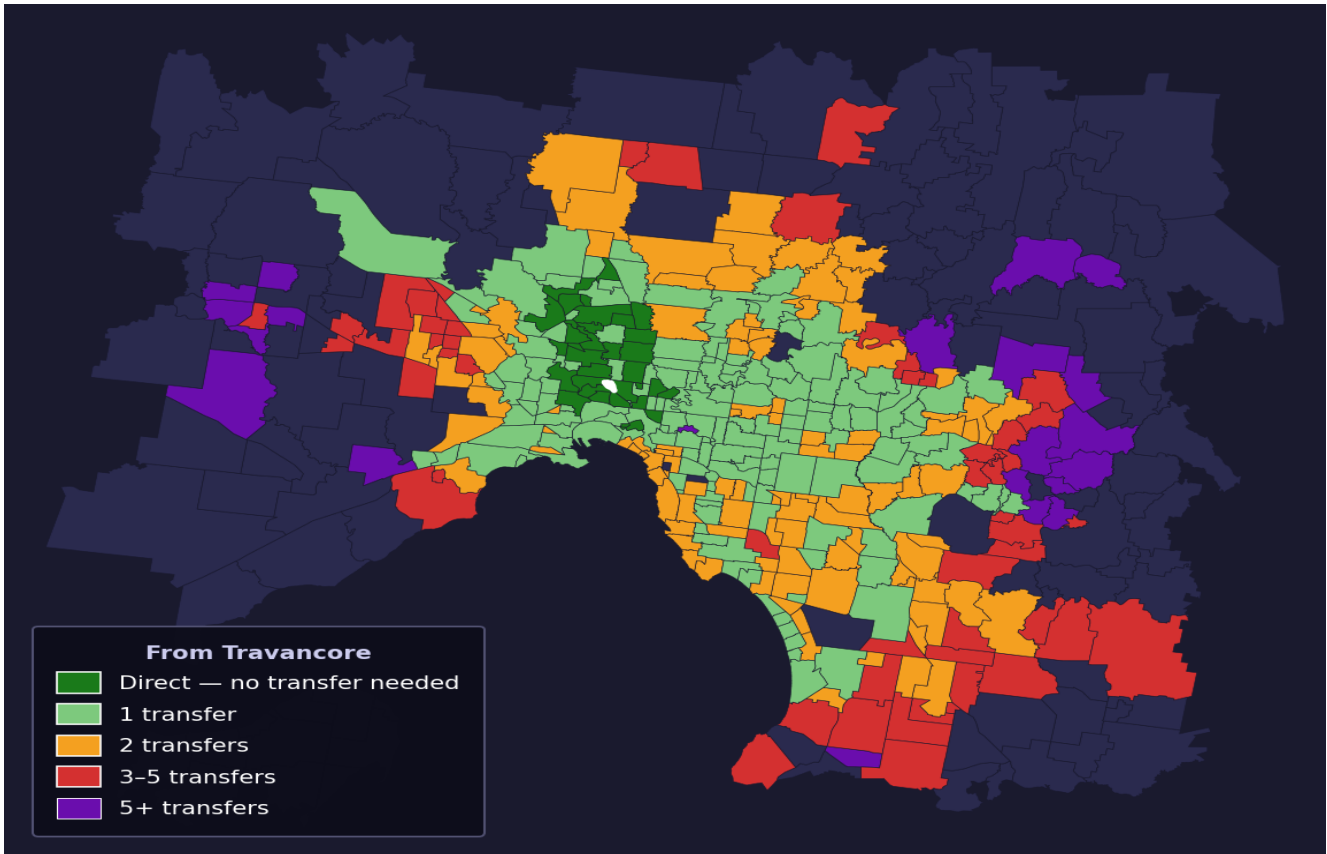

Travancore

Rank #59 of 450 suburbs

Composite 72 _{/100}	Journey Quality 92 _{/100}	Cost Efficiency 26 _{/100}	Connectivity 82 _{/100}
---	---	---	--

Direct (0 transfers)	34 of 450
1 transfer	151 of 450
2 transfers	105 of 450
3-5 transfers	54 of 450
5+ transfers	105 of 450

Destination	Time	Single Trip	Weekly
Melbourne CBD	25 min	\$3.14	\$31.40/wk
Frankston	107 min	\$6.93	\$57.00/wk
Melbourne Airport	93 min	\$6.31	
Box Hill	82 min	\$5.17	\$51.70/wk
Dandenong	97 min	\$6.34	\$56.96/wk