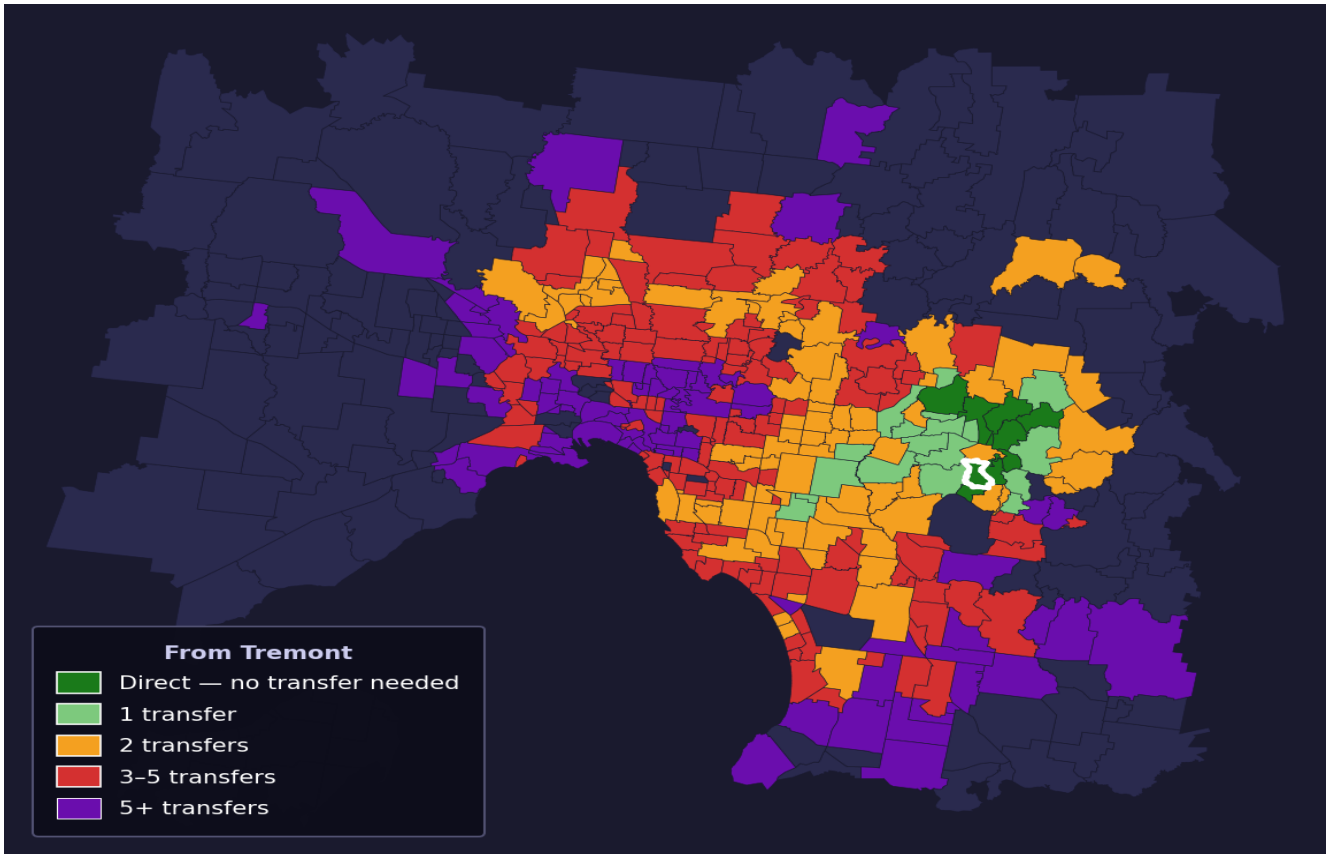

Tremont

Rank #280 of 450 suburbs

Composite 58 /100	Journey Quality 46 /100	Cost Efficiency 93 /100	Connectivity 45 /100
------------------------------------	--	--	---------------------------------------

Direct (0 transfers)	8 of 450
1 transfer	18 of 450
2 transfers	80 of 450
3-5 transfers	143 of 450
5+ transfers	200 of 450

Destination	Time	Single Trip	Weekly
Melbourne CBD	86 min	\$1.08	\$10.85/wk
Frankston	137 min	\$5.79	\$57.00/wk
Melbourne Airport	154 min	\$3.42	
Box Hill	54 min	\$4.20	\$41.95/wk
Dandenong	100 min	\$5.79	\$57.00/wk