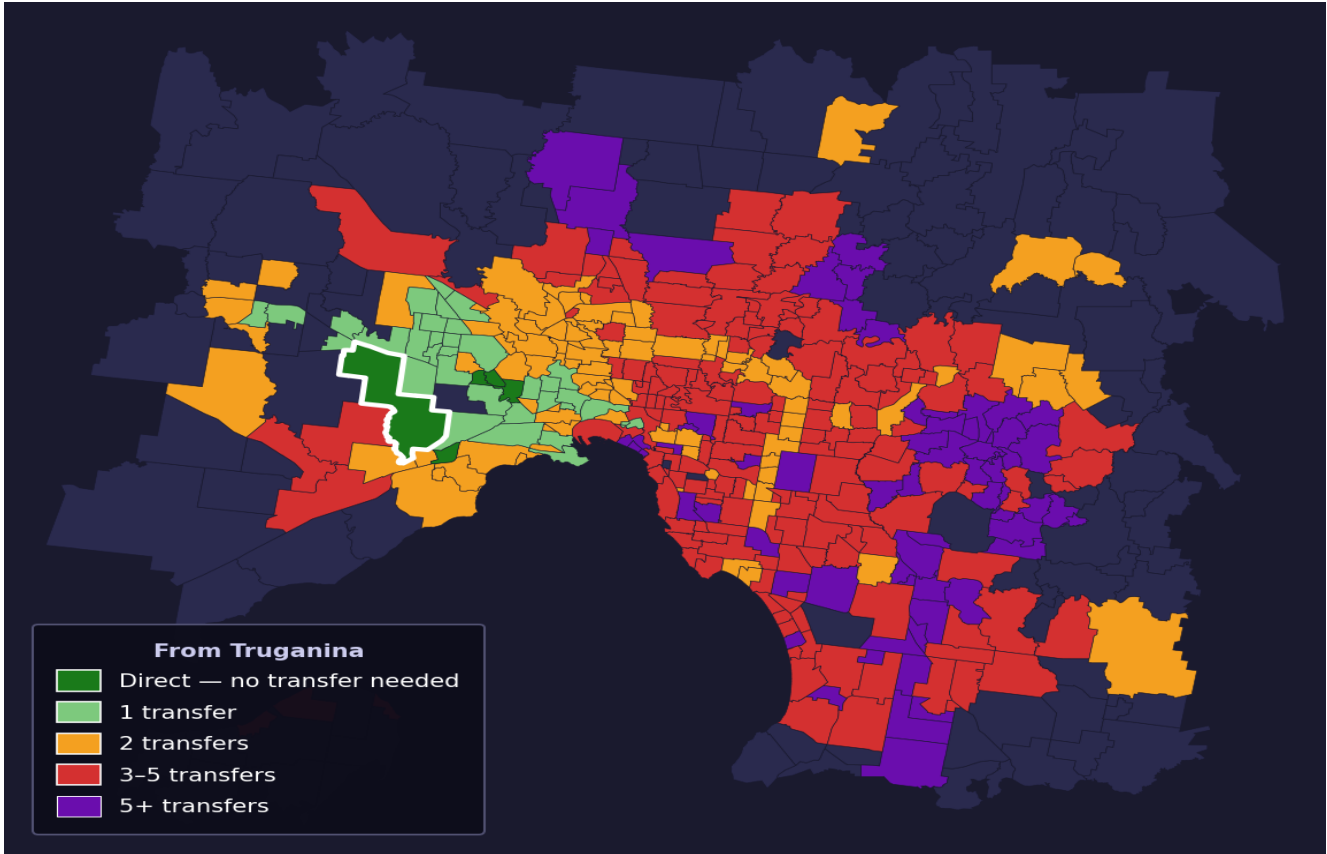

Truganina

Rank #371 of 450 suburbs

Composite 49 /100	Journey Quality 30 /100	Cost Efficiency 75 /100	Connectivity 55 /100
------------------------------------	--	--	---------------------------------------

Direct (0 transfers)	4 of 450
1 transfer	34 of 450
2 transfers	94 of 450
3-5 transfers	172 of 450
5+ transfers	145 of 450

Destination	Time	Single Trip	Weekly
Melbourne CBD	108 min	\$4.65	\$46.50/wk
Frankston	181 min	\$8.58	\$57.00/wk
Melbourne Airport	127 min	\$5.79	
Box Hill	133 min	\$6.10	\$57.00/wk
Dandenong	168 min	\$7.13	\$57.00/wk