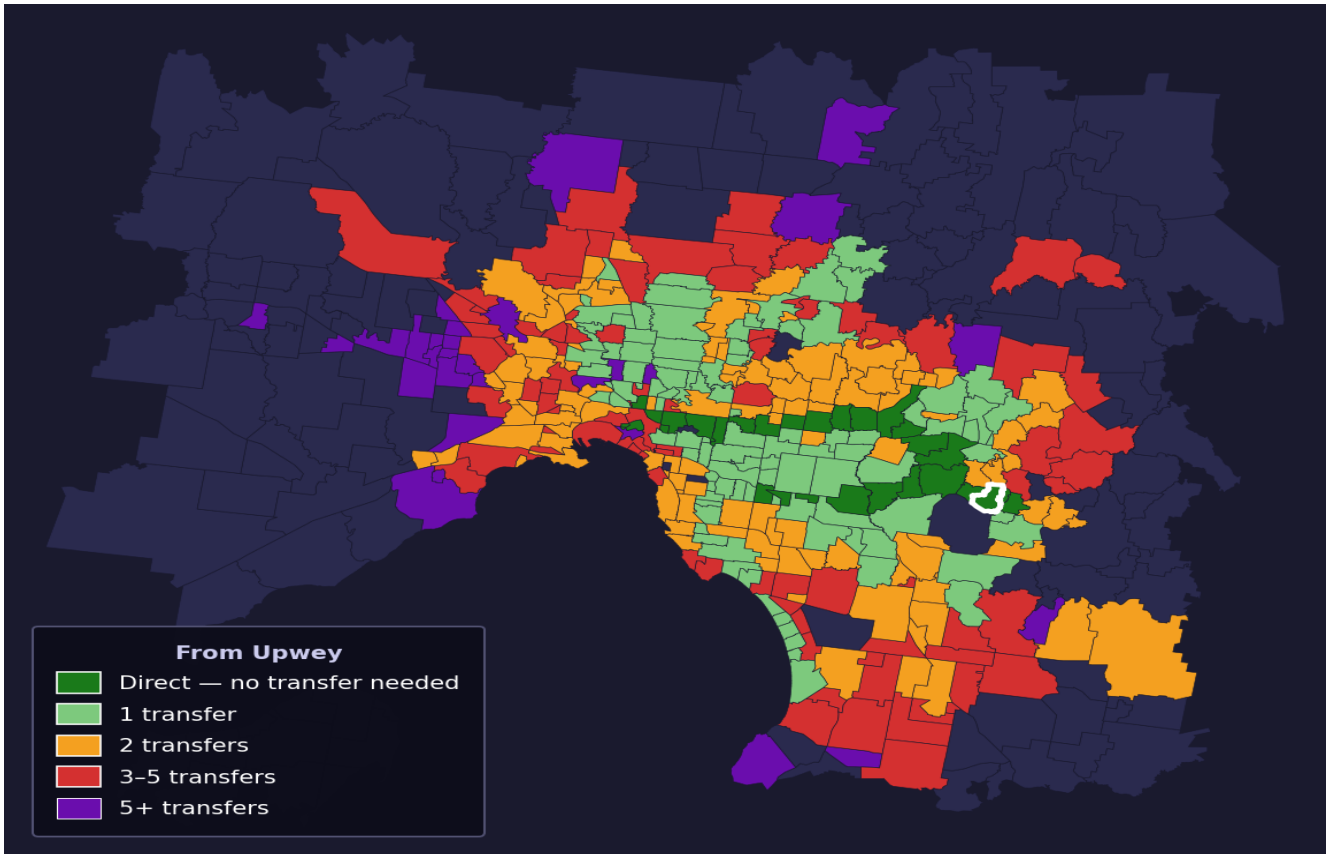

# Upwey

Rank #256 of 450 suburbs

<b>Composite</b> <b>60</b> <sub>/100</sub>	<b>Journey Quality</b> <b>55</b> <sub>/100</sub>	<b>Cost Efficiency</b> <b>55</b> <sub>/100</sub>	<b>Connectivity</b> <b>71</b> <sub>/100</sub>
---	---	---	--

<b>Direct (0 transfers)</b>	<b>28 of 450</b>
<b>1 transfer</b>	<b>101 of 450</b>
<b>2 transfers</b>	<b>108 of 450</b>
<b>3-5 transfers</b>	<b>85 of 450</b>
<b>5+ transfers</b>	<b>127 of 450</b>

Destination	Time	Single Trip	Weekly
Melbourne CBD	74 min	\$5.79	<b>\$57.00/wk</b>
Frankston	125 min	\$5.79	<b>\$57.00/wk</b>
Melbourne Airport	142 min	\$8.13	
Box Hill	42 min	\$4.34	<b>\$43.40/wk</b>
Dandenong	89 min	\$5.79	<b>\$57.00/wk</b>