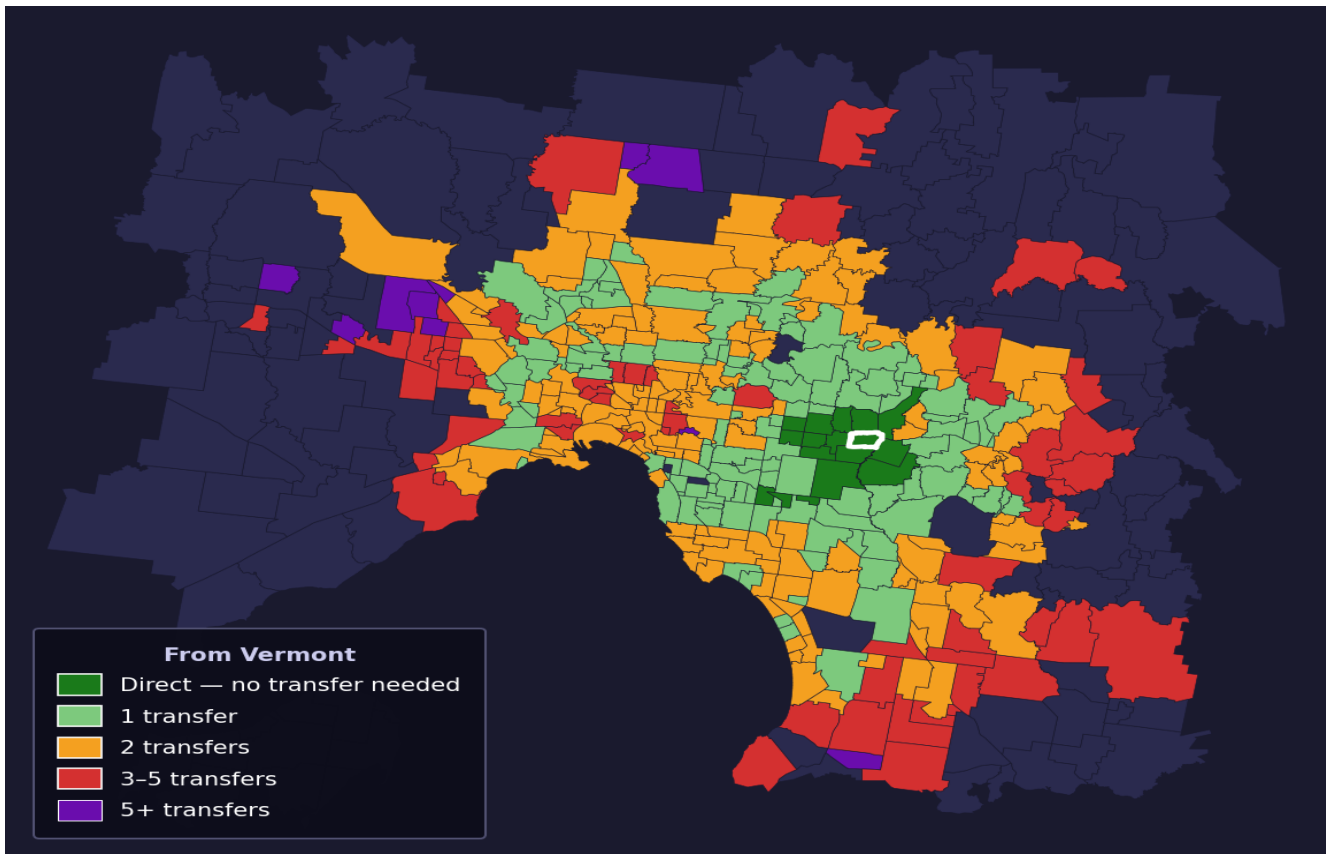

Vermont

Rank #189 of 450 suburbs

Composite 66 _{/100}	Journey Quality 62 _{/100}	Cost Efficiency 59 _{/100}	Connectivity 77 _{/100}
---	---	---	--

Direct (0 transfers)	16 of 450
1 transfer	121 of 450
2 transfers	149 of 450
3-5 transfers	64 of 450
5+ transfers	99 of 450

Destination	Time	Single Trip	Weekly
Melbourne CBD	65 min	\$4.51	\$45.07/wk
Frankston	100 min	\$5.23	\$49.90/wk
Melbourne Airport	135 min	\$7.19	
Box Hill	38 min	\$3.94	\$37.98/wk
Dandenong	75 min	\$4.79	\$47.91/wk