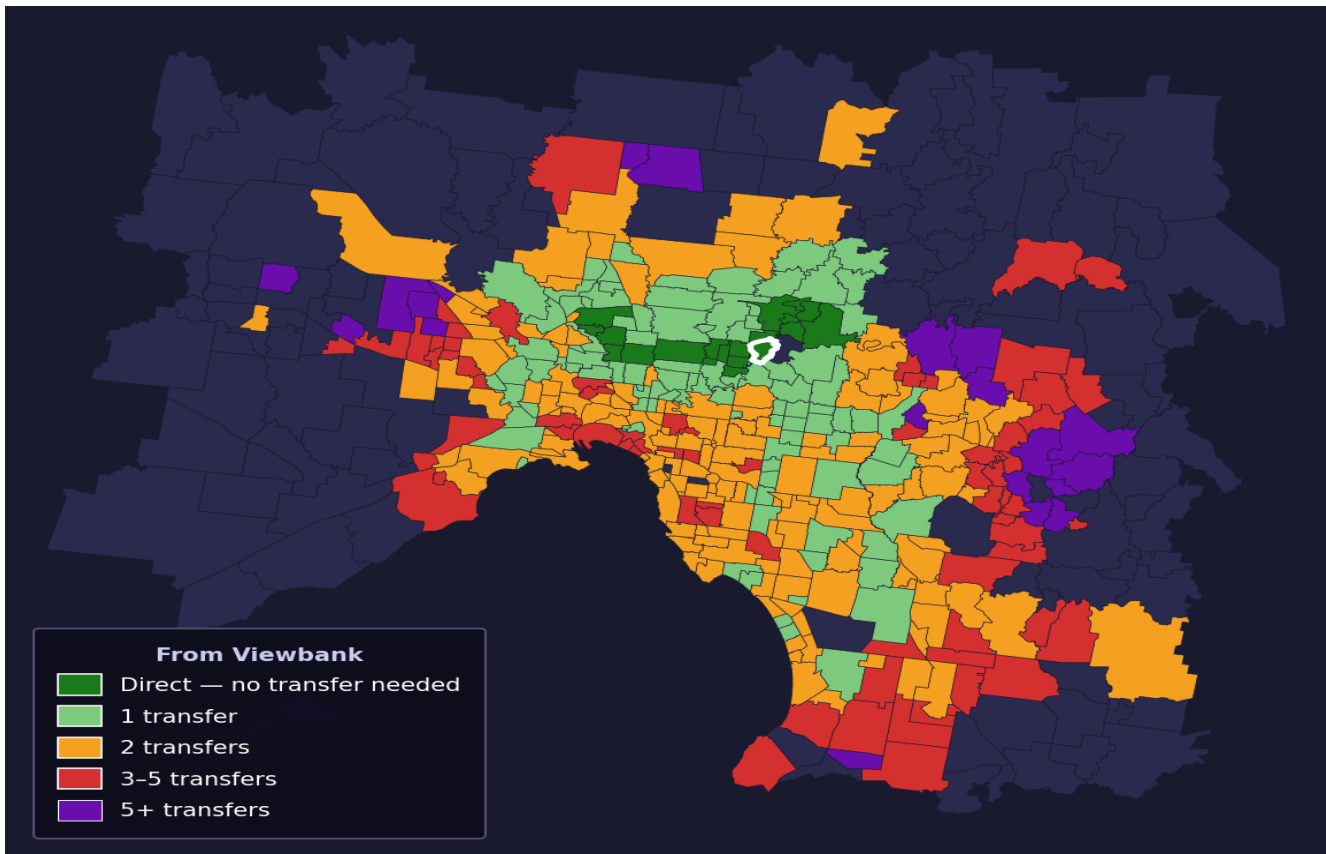

Viewbank

Rank #145 of 450 suburbs

Composite 69 _{/100}	Journey Quality 73 _{/100}	Cost Efficiency 55 _{/100}	Connectivity 74 _{/100}
---	---	---	--

Direct (0 transfers)	19 of 450
1 transfer	99 of 450
2 transfers	150 of 450
3-5 transfers	72 of 450
5+ transfers	109 of 450

Destination	Time	Single Trip	Weekly
Melbourne CBD	50 min	\$3.85	\$38.49/wk
Frankston	121 min	\$7.52	\$57.00/wk
Melbourne Airport	117 min	\$6.19	
Box Hill	70 min	\$5.23	\$51.60/wk
Dandenong	113 min	\$7.34	\$56.88/wk