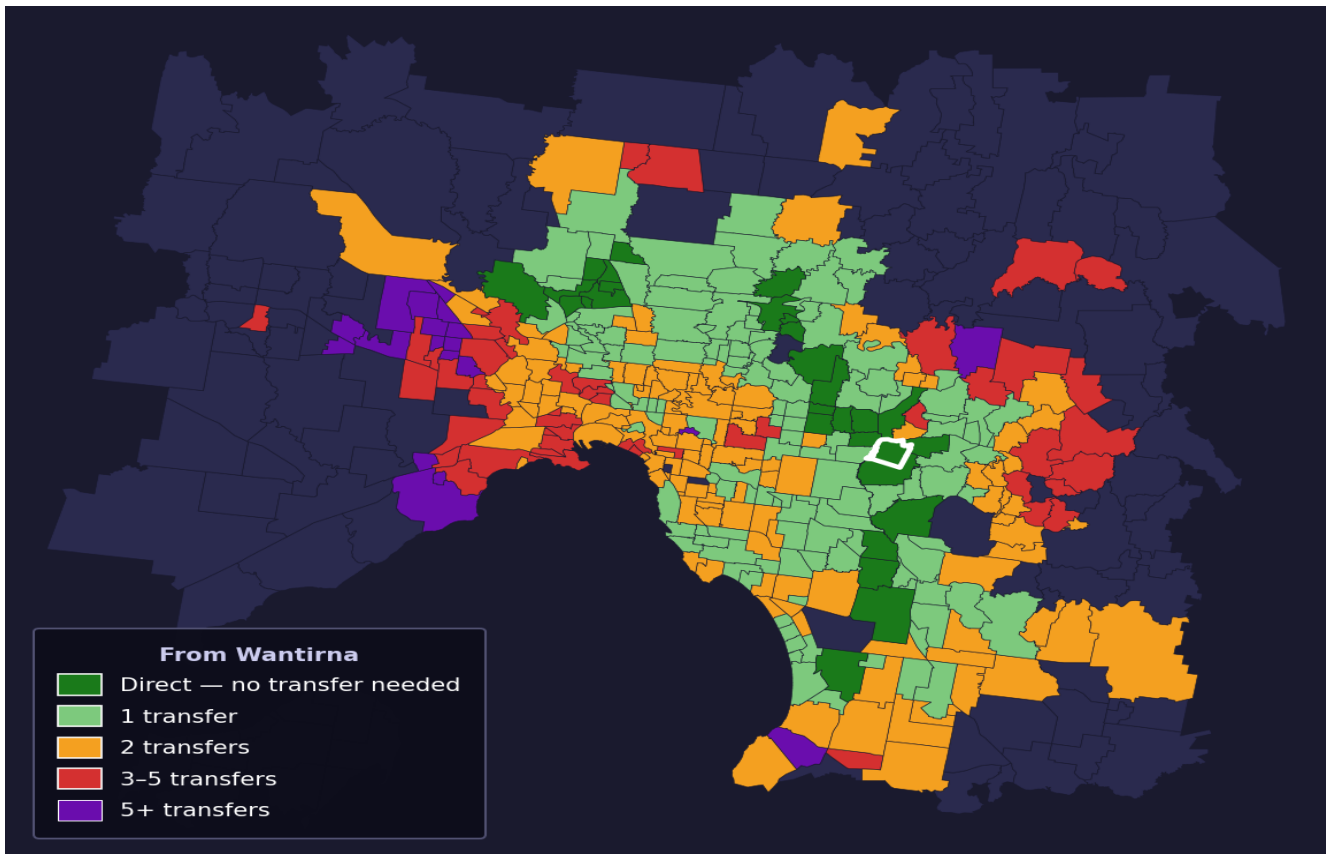

# Wantirna

Rank #251 of 450 suburbs

<b>Composite</b> <b>60</b> <sub>/100</sub>	<b>Journey Quality</b> <b>45</b> <sub>/100</sub>	<b>Cost Efficiency</b> <b>64</b> <sub>/100</sub>	<b>Connectivity</b> <b>79</b> <sub>/100</sub>
---	---	---	--

Direct (0 transfers)	28 of 450
1 transfer	133 of 450
2 transfers	131 of 450
3-5 transfers	49 of 450
5+ transfers	108 of 450

Destination	Time	Single Trip	Weekly
Melbourne CBD	87 min	\$5.42	\$54.18/wk
Frankston	87 min	\$4.09	\$40.92/wk
Melbourne Airport	158 min	\$7.82	
Box Hill	54 min	\$4.17	\$41.70/wk
Dandenong	68 min	\$4.09	\$40.92/wk