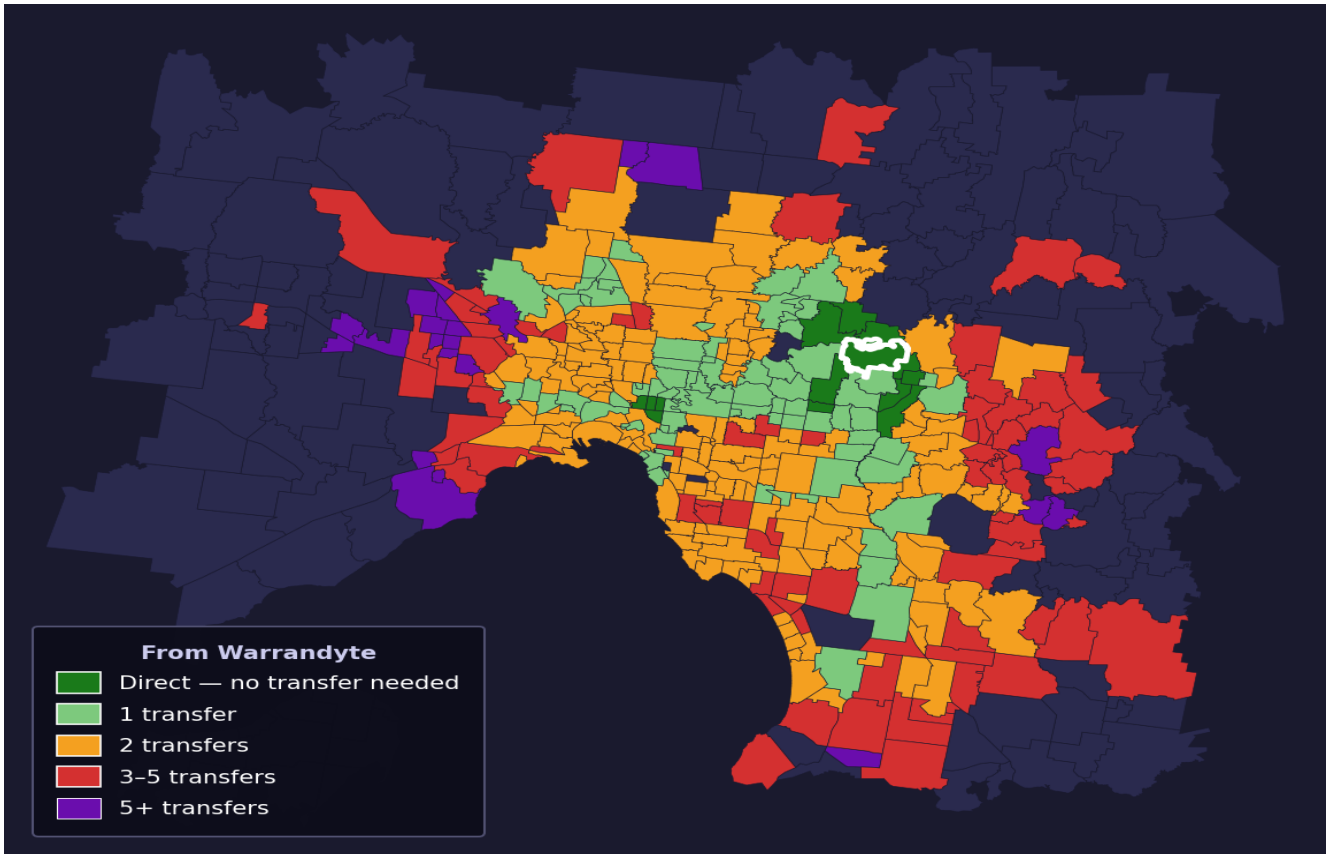

Warrandyte

Rank #185 of 450 suburbs

Composite 66 /100	Journey Quality 68 /100	Cost Efficiency 58 /100	Connectivity 70 /100
------------------------------------	--	--	---------------------------------------

Direct (0 transfers)	13 of 450
1 transfer	80 of 450
2 transfers	160 of 450
3-5 transfers	82 of 450
5+ transfers	114 of 450

Destination	Time	Single Trip	Weekly
Melbourne CBD	57 min	\$4.03	\$40.30/wk
Frankston	137 min	\$8.96	\$57.00/wk
Melbourne Airport	115 min	\$6.06	
Box Hill	82 min	\$5.42	\$54.20/wk
Dandenong	103 min	\$6.06	\$57.00/wk