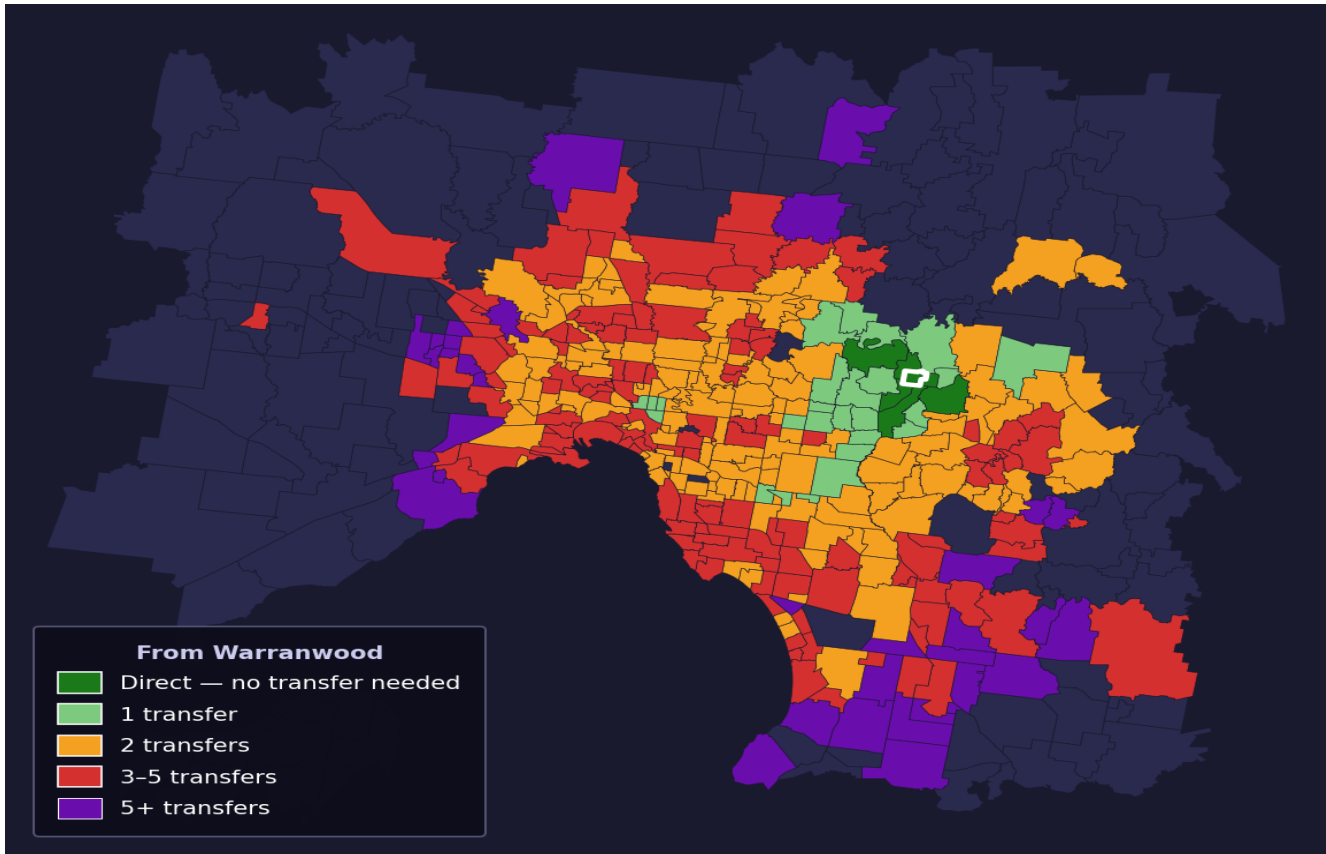

Warranwood

Rank #328 of 450 suburbs

Composite 54 _{/100}	Journey Quality 45 _{/100}	Cost Efficiency 65 _{/100}	Connectivity 57 _{/100}
---	---	---	--

Transfers	Count
Direct (0 transfers)	6 of 450
1 transfer	26 of 450
2 transfers	148 of 450
3-5 transfers	132 of 450
5+ transfers	137 of 450

Destination	Time	Single Trip	Weekly
Melbourne CBD	87 min	\$5.23	\$52.32/wk
Frankston	153 min	\$8.08	\$54.88/wk
Melbourne Airport	147 min	\$7.32	
Box Hill	65 min	\$5.08	\$50.82/wk
Dandenong	96 min	\$5.29	\$52.94/wk